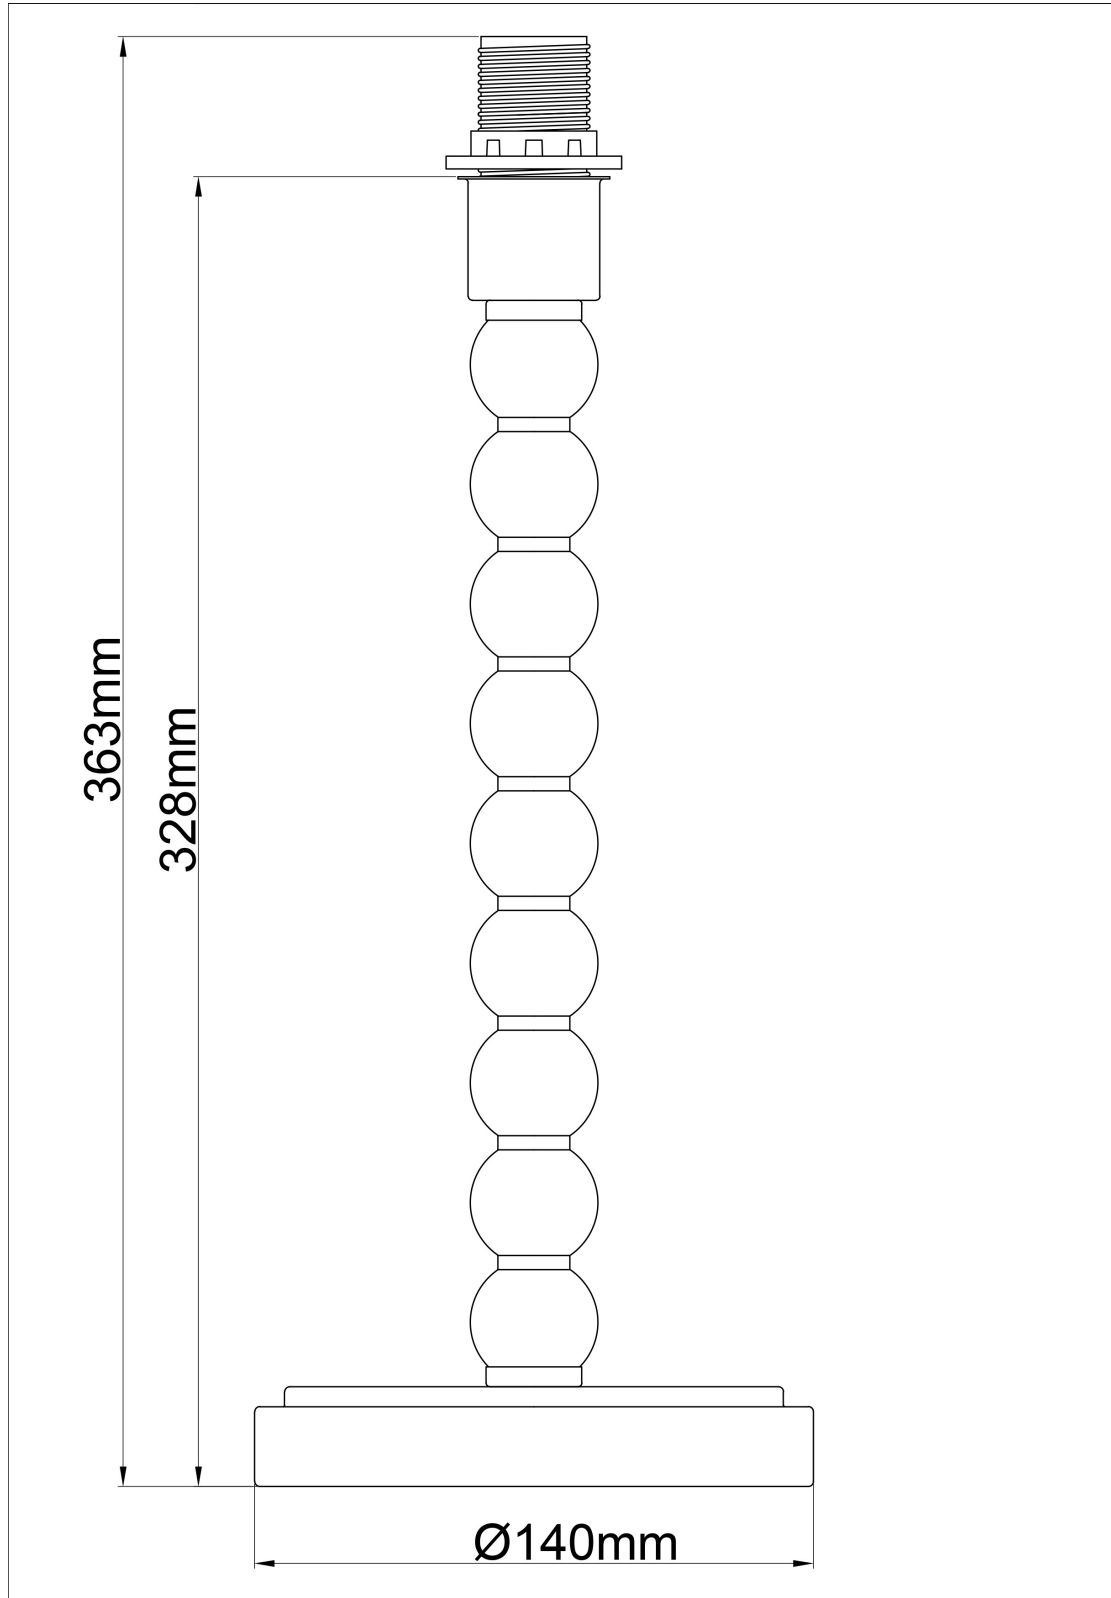

Set of 2 Bobbin - Ivory Lamps with Natural Cotton Shades

CERTIFICATION

CONTACT

www.firstchoicelighting.co.uk

info@firstchoicelighting.co.uk

ISSUE DATE 14/04/2026

PAGE 2