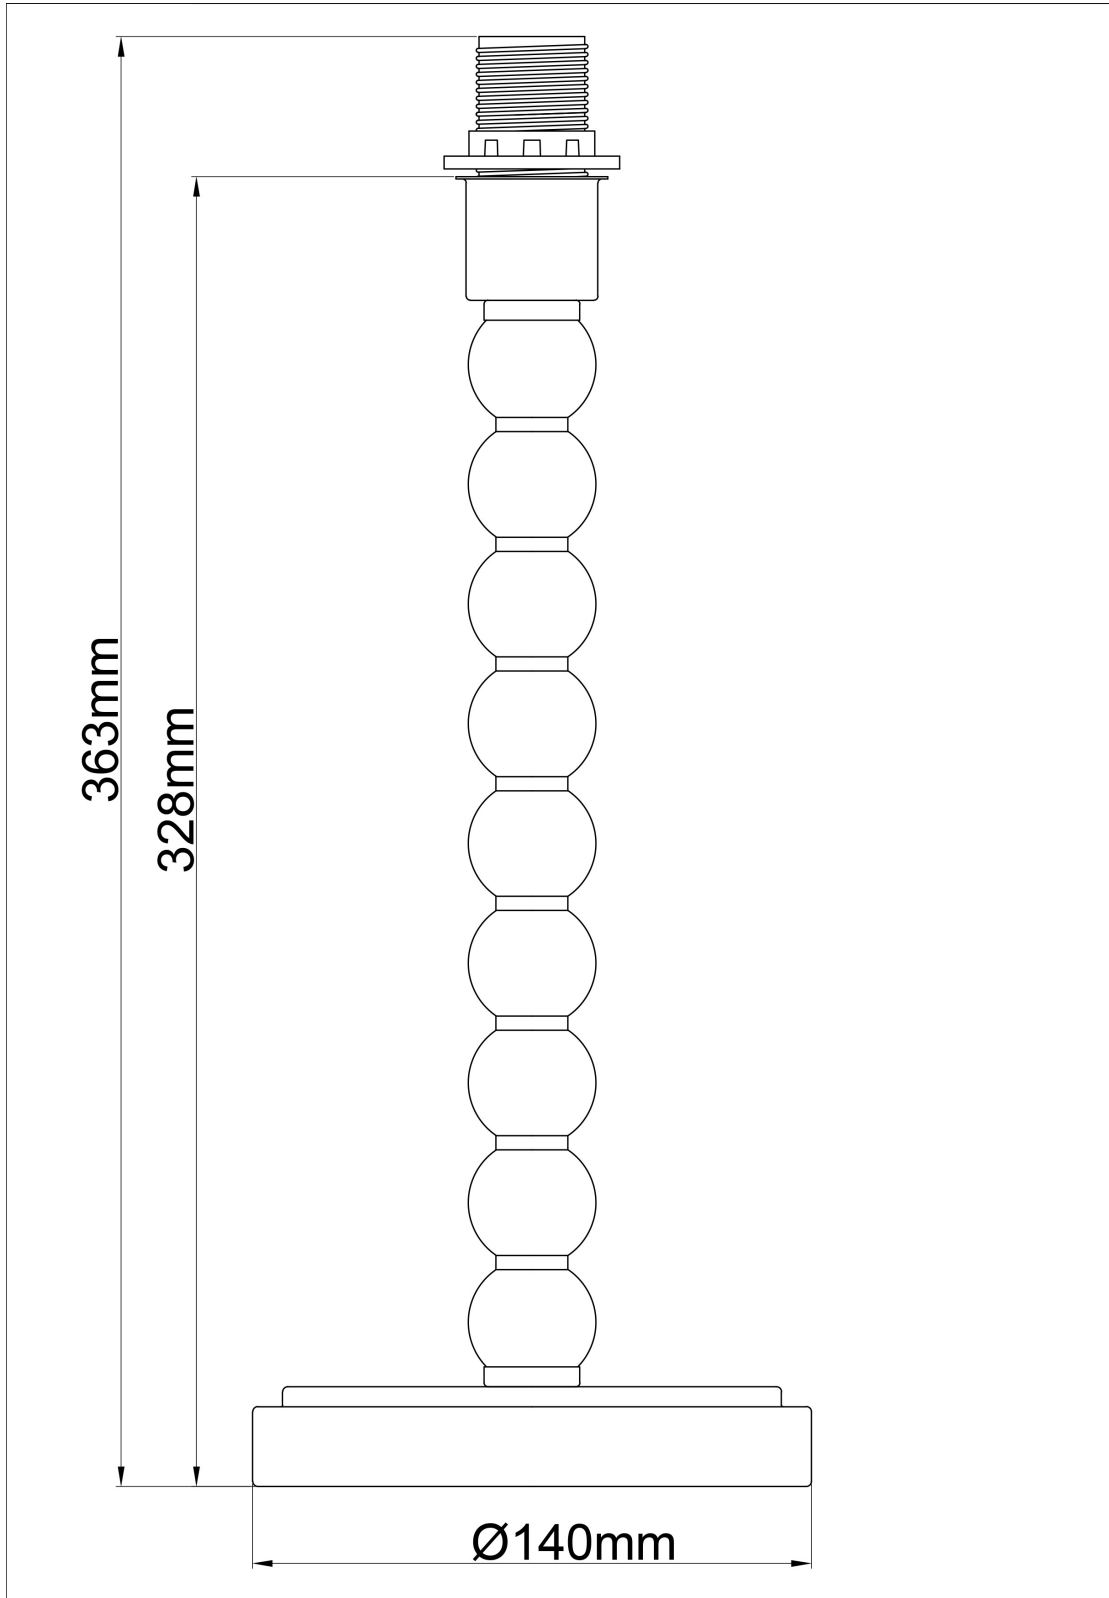

Bobbin - Ivory Lamp with Navy Blue Cotton Shade

CERTIFICATION

CONTACT

www.firstchoicelighting.co.uk

info@firstchoicelighting.co.uk