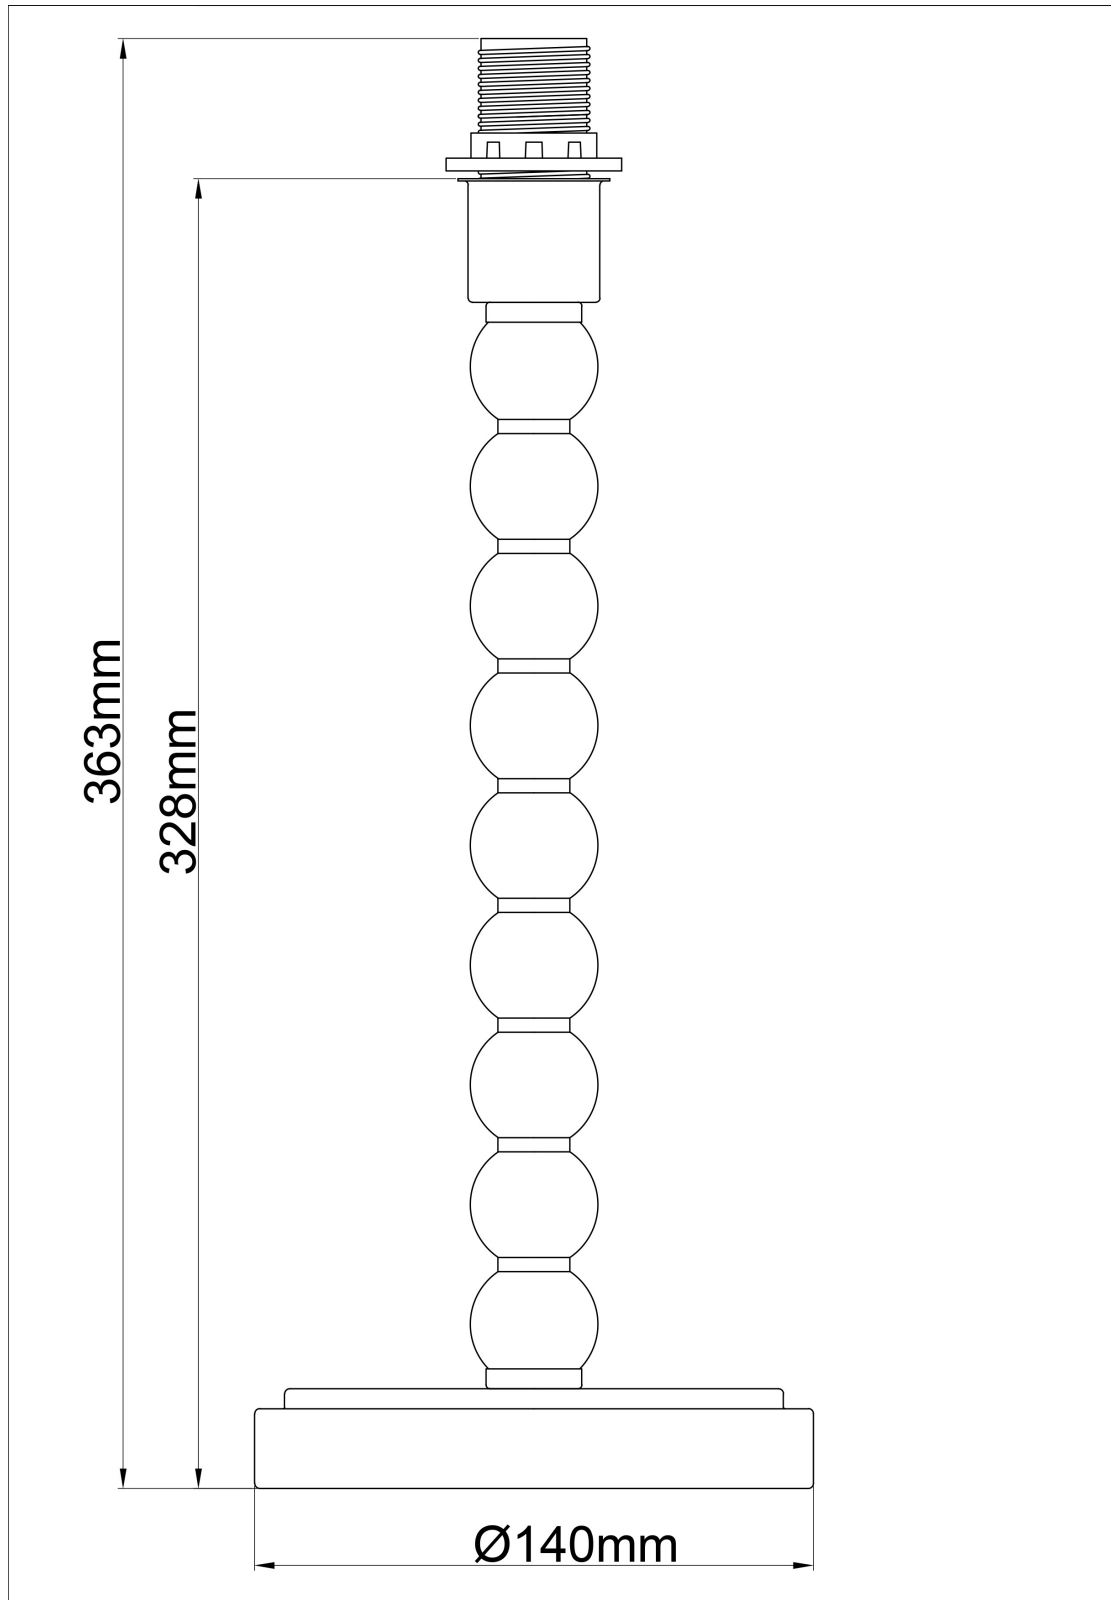

Set of 2 Bobbin - Ivory Lamps with Navy Blue Cotton Shades

CERTIFICATION

CONTACT

www.firstchoicelighting.co.uk

info@firstchoicelighting.co.uk