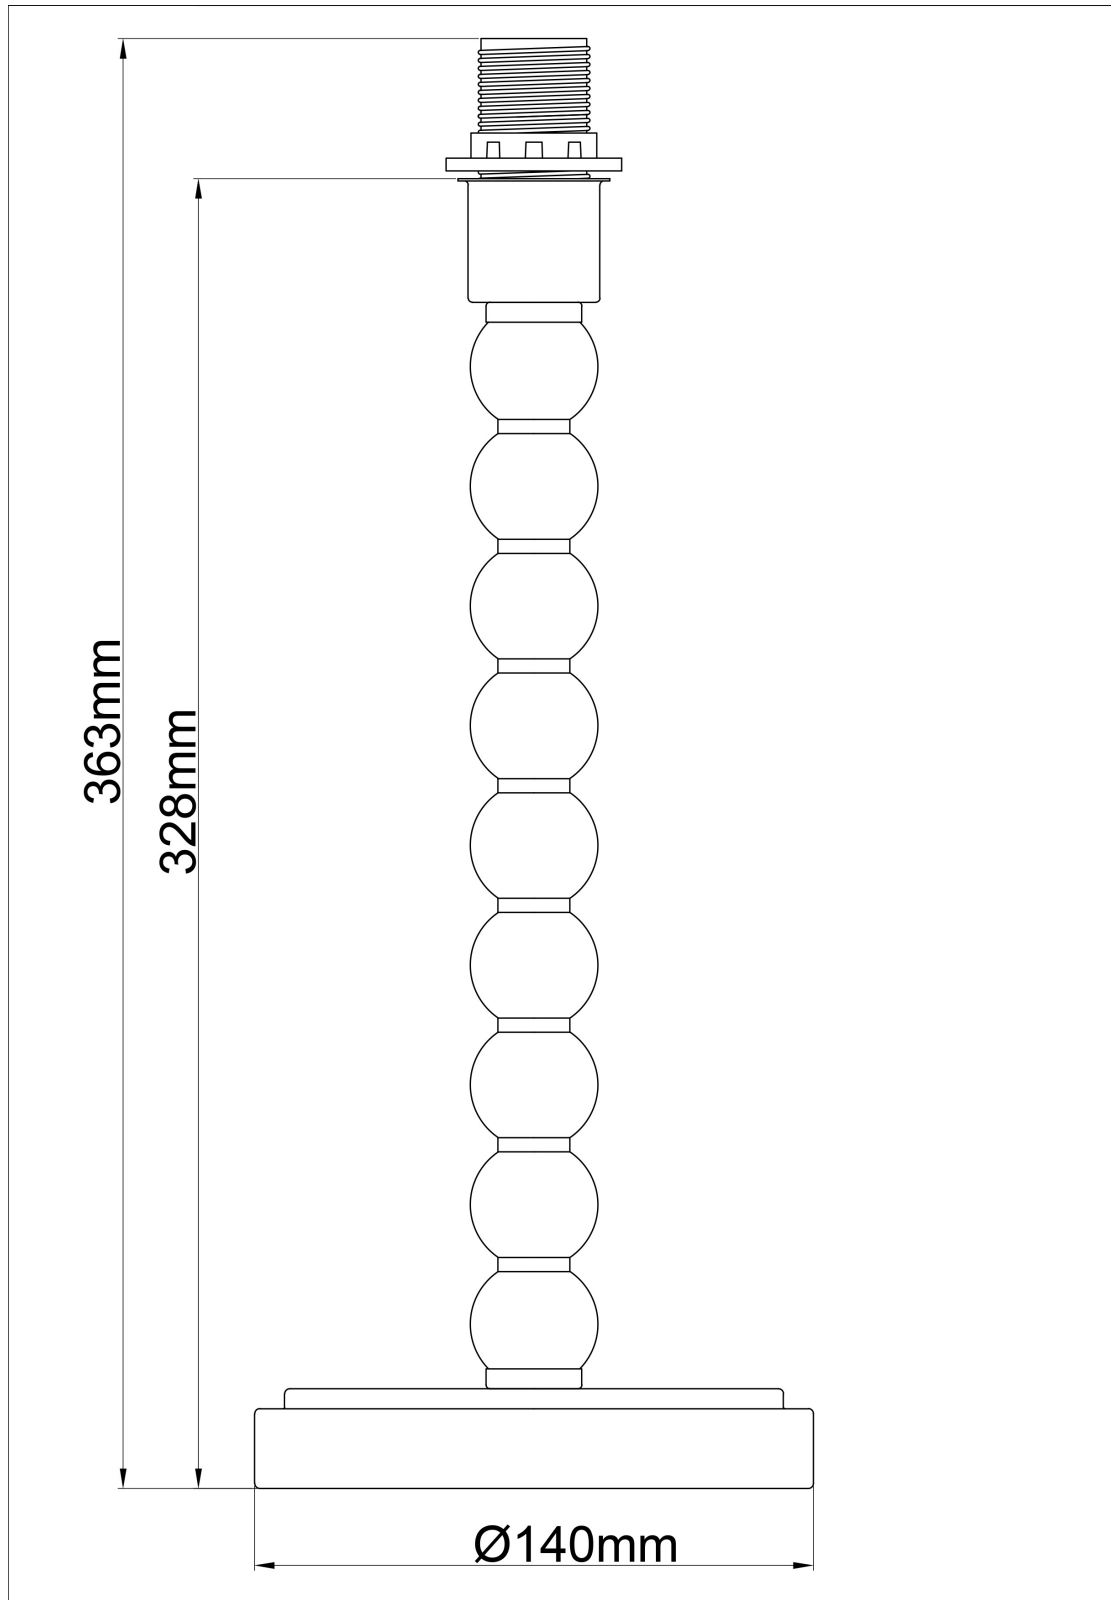

Set of 2 Bobbin - Ivory Lamps with Burgundy & Gold Shades

CERTIFICATION

CONTACT

www.firstchoicelighting.co.uk

info@firstchoicelighting.co.uk