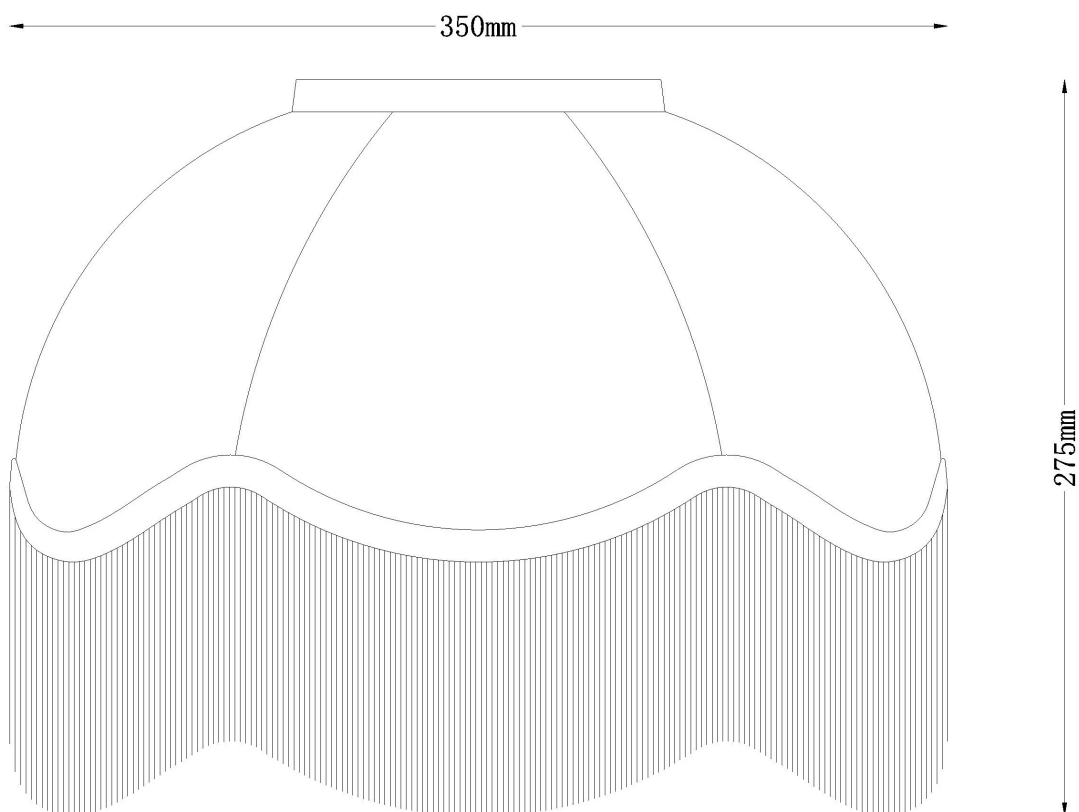

CERTIFICATION

CONTACT

www.firstchoicelighting.co.uk

info@firstchoicelighting.co.uk