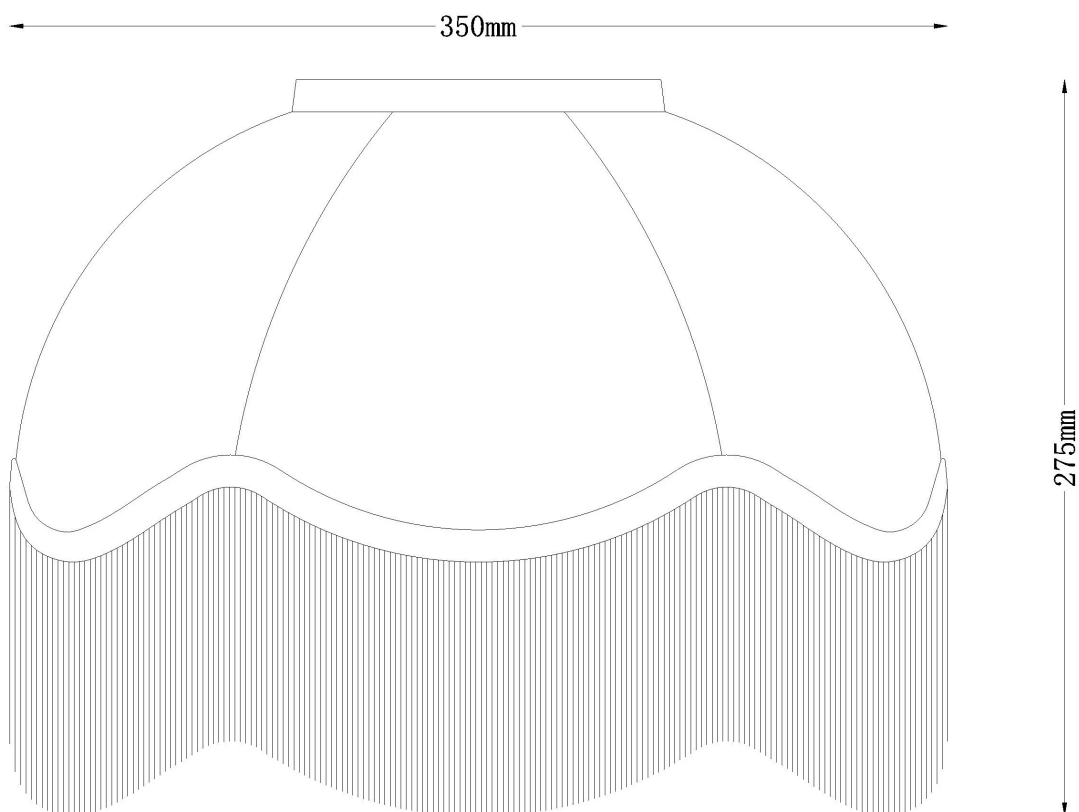

Set of 2 Fringe - Navy Blue Velvet Fringed Pendant or Lamp Shades

CERTIFICATION

CONTACT

www.firstchoicelighting.co.uk

info@firstchoicelighting.co.uk