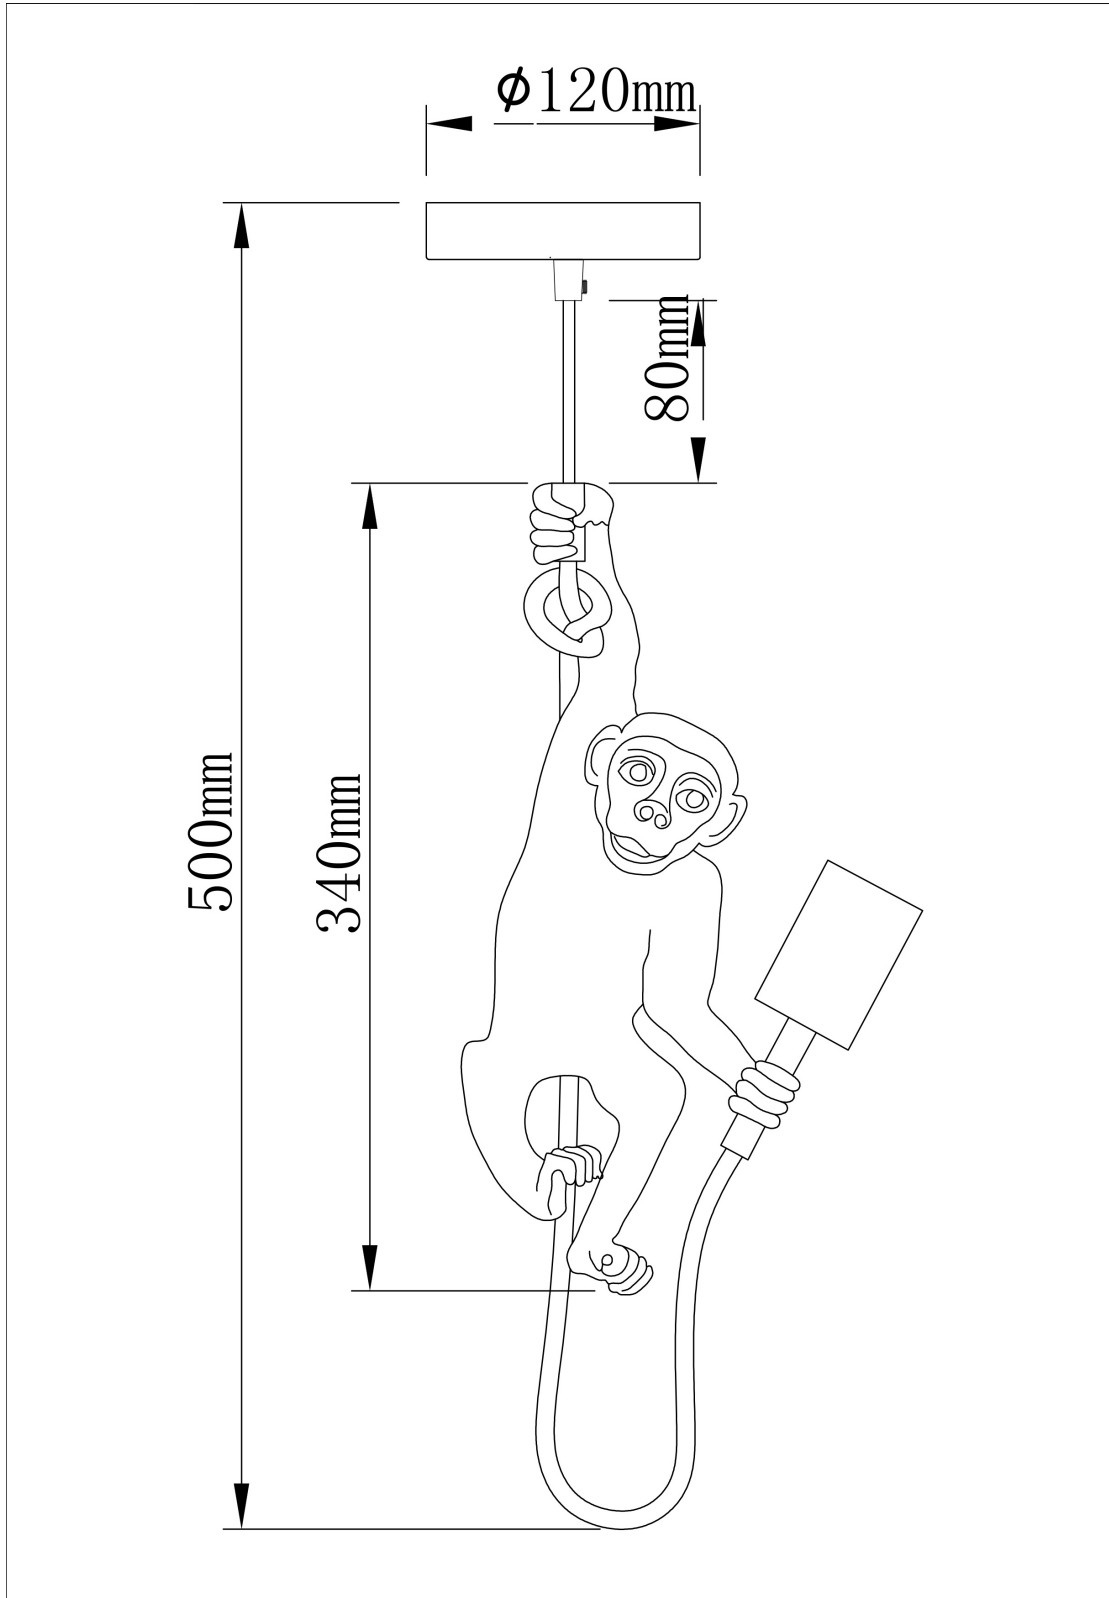

CERTIFICATION

CONTACT

www.firstchoicelighting.co.uk

info@firstchoicelighting.co.uk