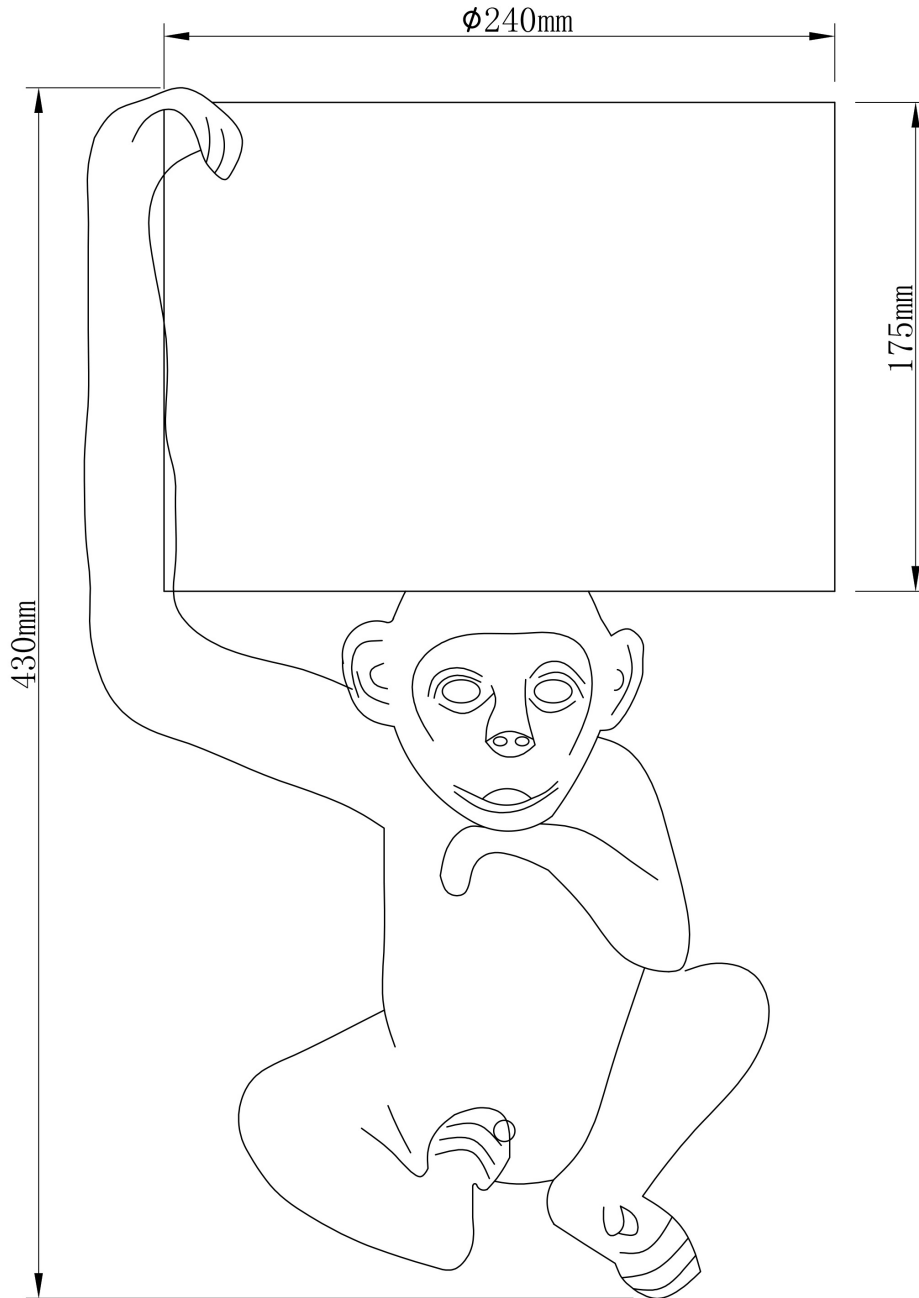

CERTIFICATION

CONTACT

www.firstchoicelighting.co.uk

info@firstchoicelighting.co.uk