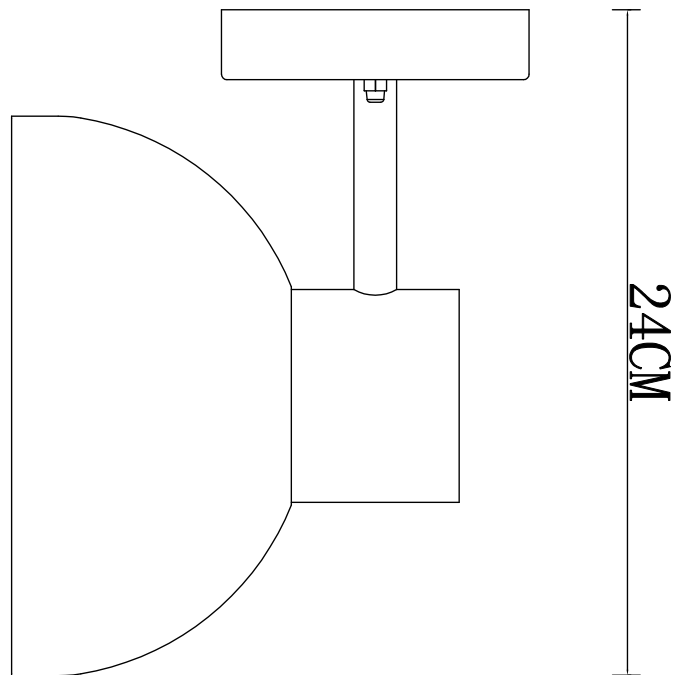

CERTIFICATION

CONTACT