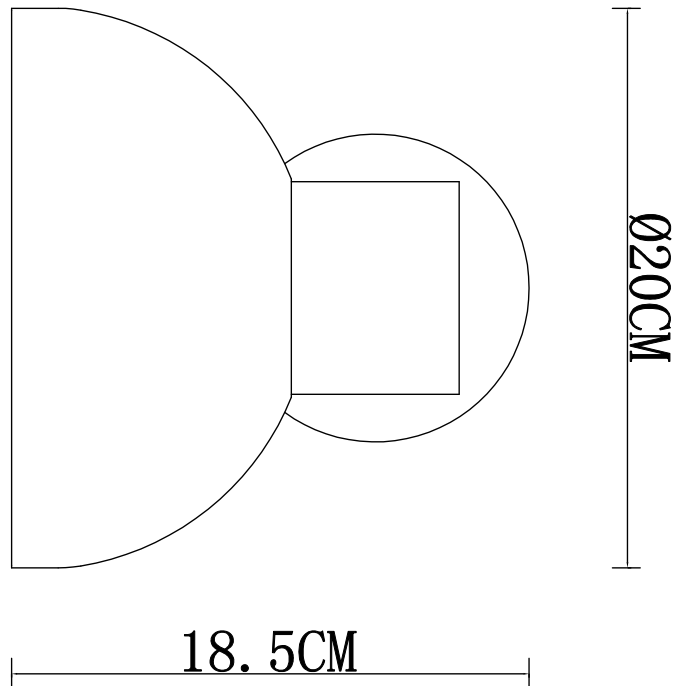

CERTIFICATION

CONTACT