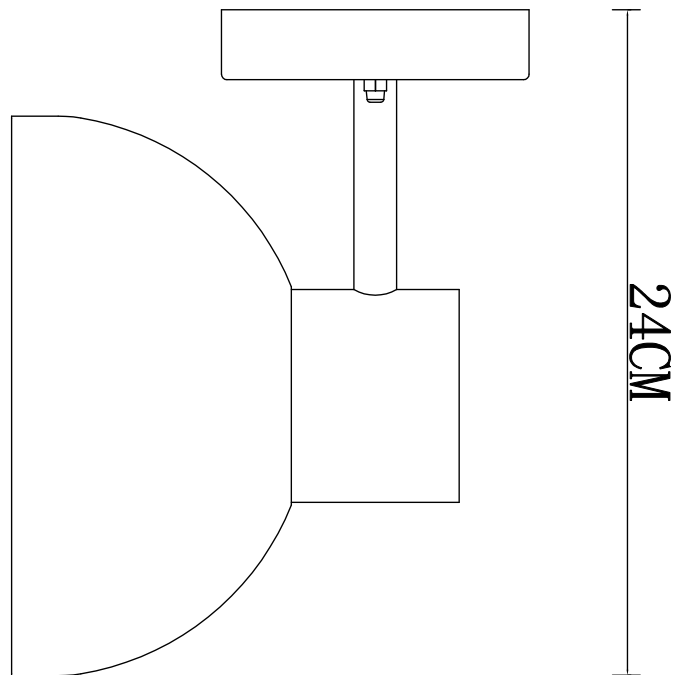

FCL-30348X2

Set of 2 Arkle - Black IP44 Outdoor Wall Lights

CERTIFICATION

CONTACT

www.firstchoicelighting.co.uk

info@firstchoicelighting.co.uk