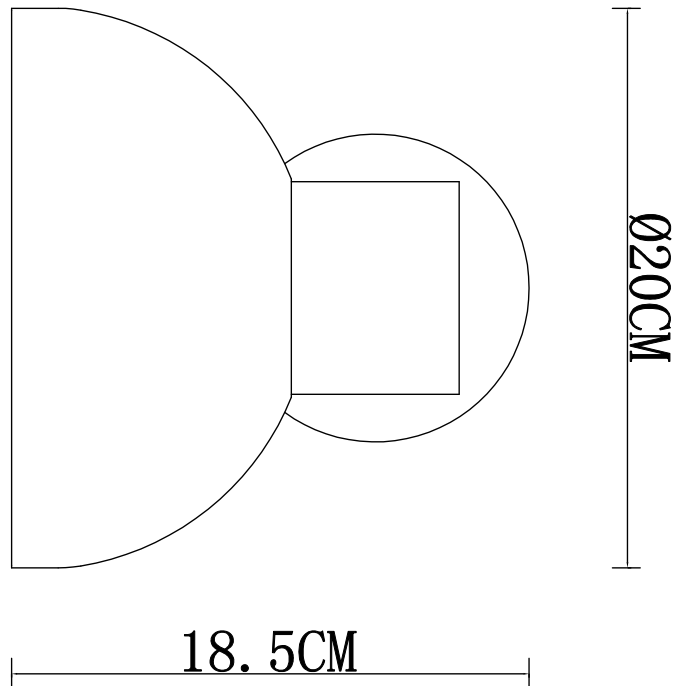

FCL-30348X2

Set of 2 Arkle - Black IP44 Outdoor Wall Lights

CERTIFICATION

CONTACT

www.firstchoicelighting.co.uk

info@firstchoicelighting.co.uk