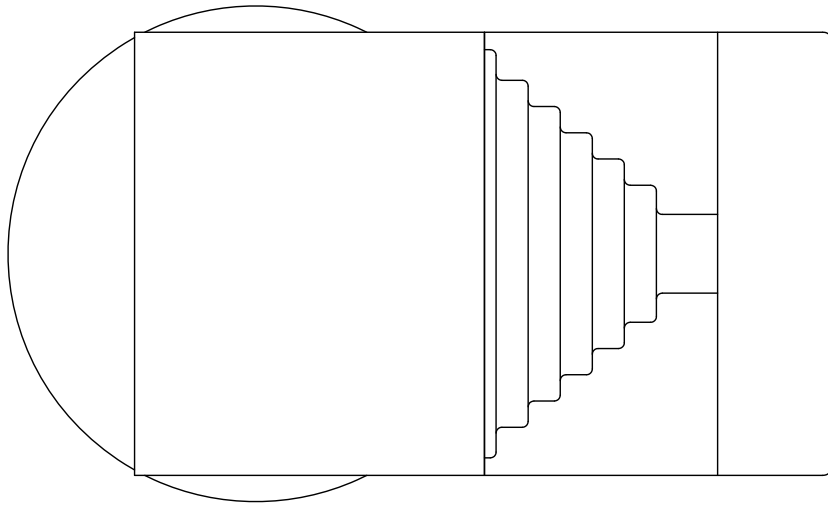

2 x 3W LED (included)
Non-dimmable
FCL-30351X2

Ø8.5CM

14.5CM

13CM