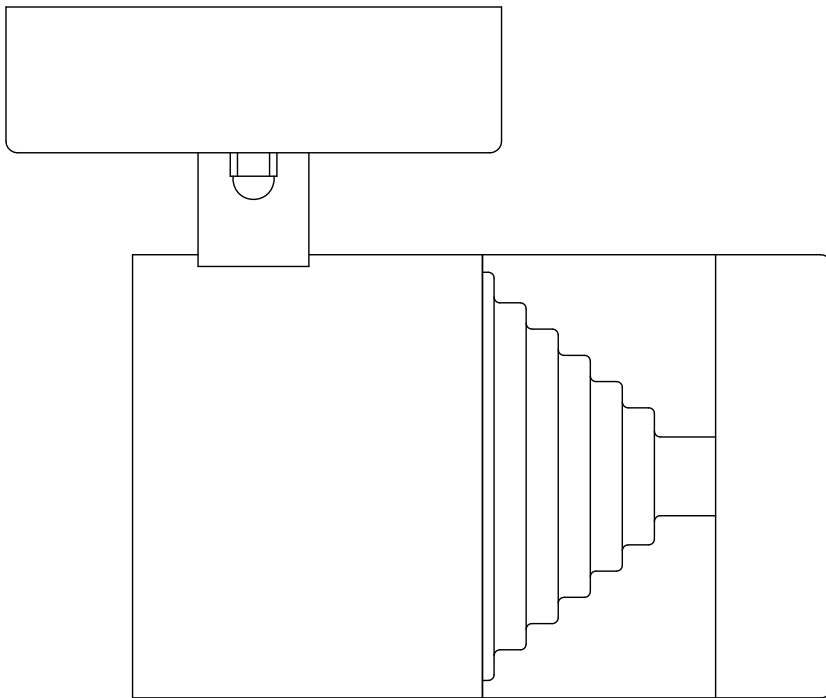

2 x 3W LED (included)
Non-dimmable
FCL-30351X2

Ø8.5CM

14.5CM

13CM