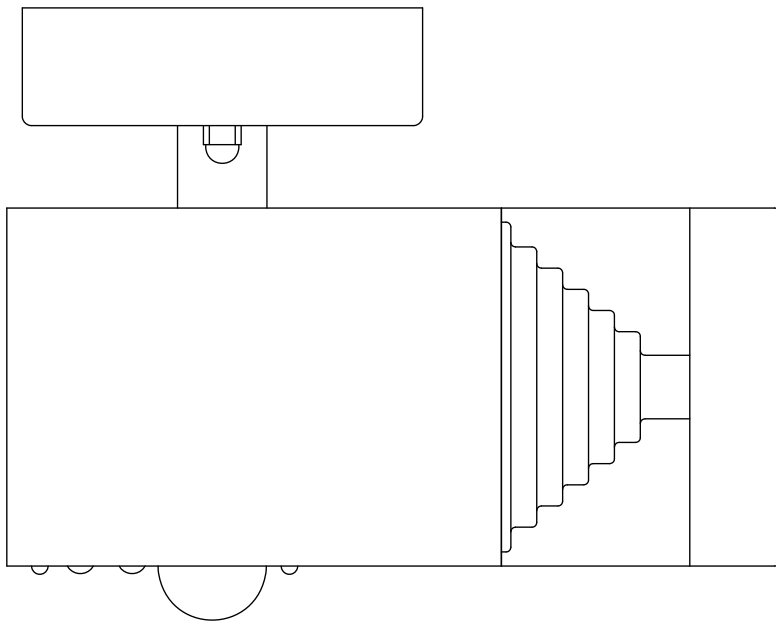

## DIMENSION DATA

- Height 165mm
- Width 85mm
- Depth 130mm
- Weight 0.55kg

## CONTACT

[www.firstchoicelighting.co.uk](http://www.firstchoicelighting.co.uk)

[info@firstchoicelighting.co.uk](mailto:info@firstchoicelighting.co.uk)

16.5CM