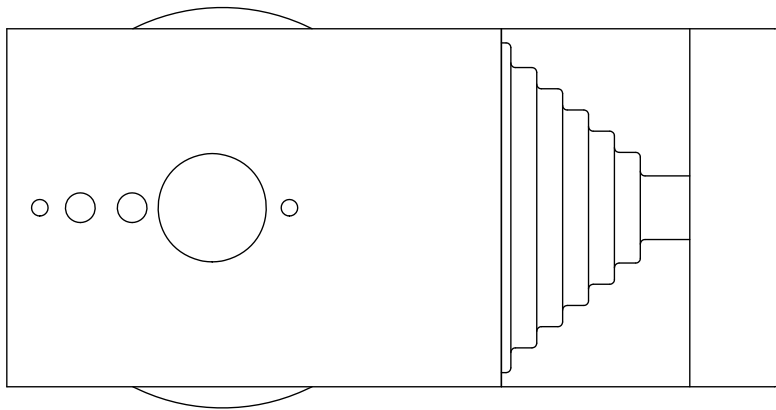

16.5CM

CERTIFICATION

CONTACT

www.firstchoicelighting.co.uk

info@firstchoicelighting.co.uk