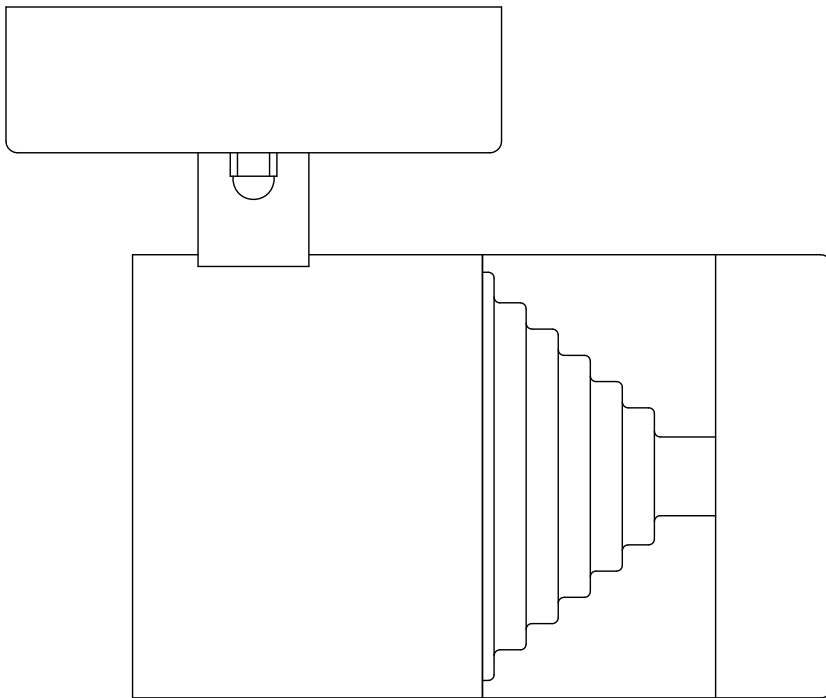

2 x 3W LED (included)  
Non-dimmable  
FCL-30353X2

Ø8.5CM

14.5CM

13CM