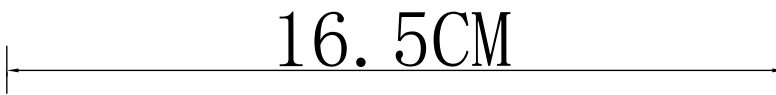

Ø 8.5CM

16.5CM

13CM

CERTIFICATION

CONTACT

www.firstchoicelighting.co.uk

info@firstchoicelighting.co.uk