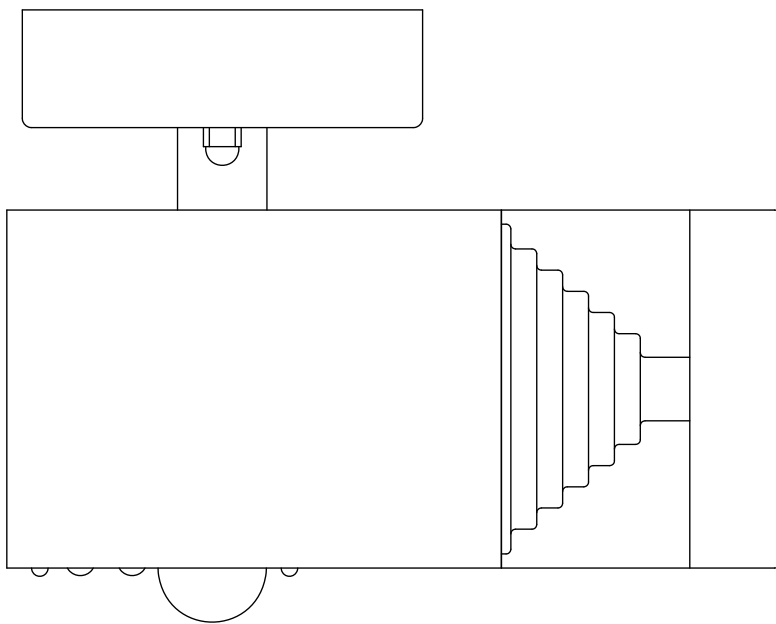

LIGHT SOURCE DATA

- 3W LED (included)
- Lamp direction - Indirect
- Lamp shape - LED
- Non-dimmable
- 3000K (Warm White)
- 400Lm
- 133.3Lm/W
- 30000 Lifettime
- Energy class: E
- 80 CRI

DIMENSION DATA

- Height 165mm
- Width 85mm
- Depth 130mm
- Weight 0.55kg

CERTIFICATION

CONTACT

www.firstchoicelighting.co.uk

info@firstchoicelighting.co.uk

Ø 8.5CM

16.5CM

13CM

CERTIFICATION