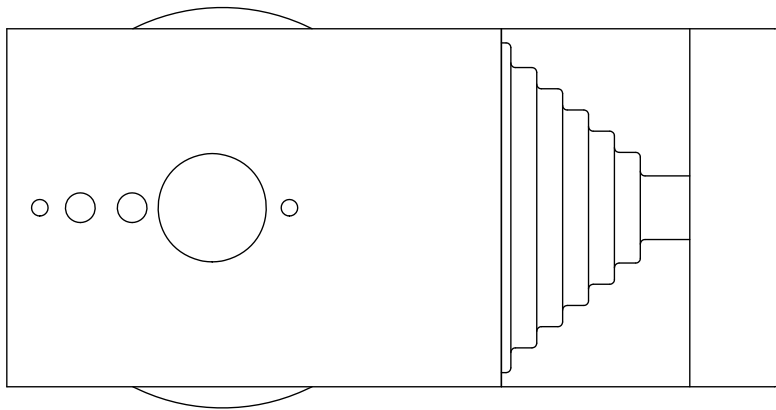

Ø 8.5CM

16.5CM

13CM

CERTIFICATION

CONTACT

www.firstchoicelighting.co.uk

info@firstchoicelighting.co.uk