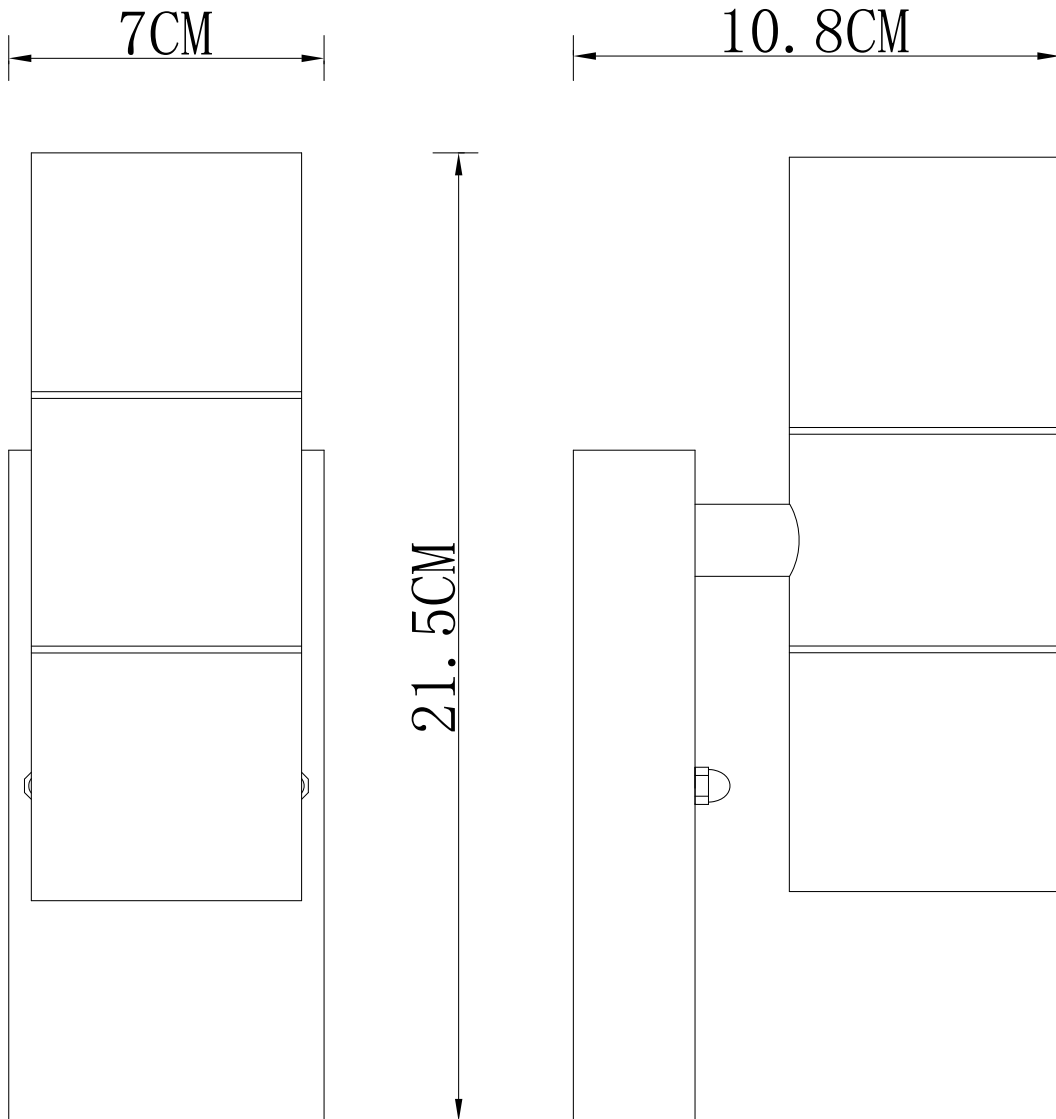

CERTIFICATION

CONTACT

www.firstchoicelighting.co.uk

info@firstchoicelighting.co.uk