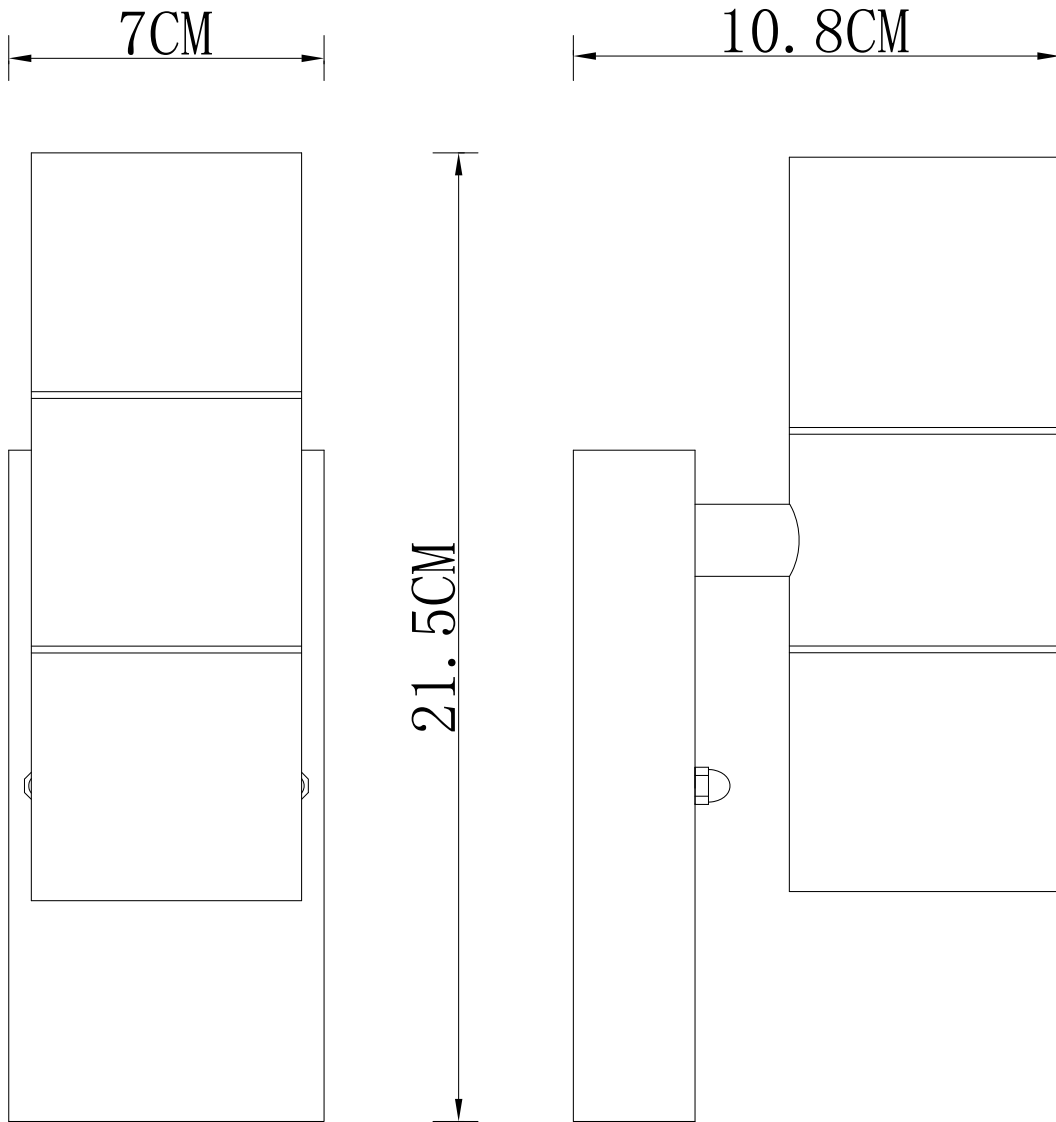

CERTIFICATION

CONTACT

www.firstchoicelighting.co.uk

info@firstchoicelighting.co.uk