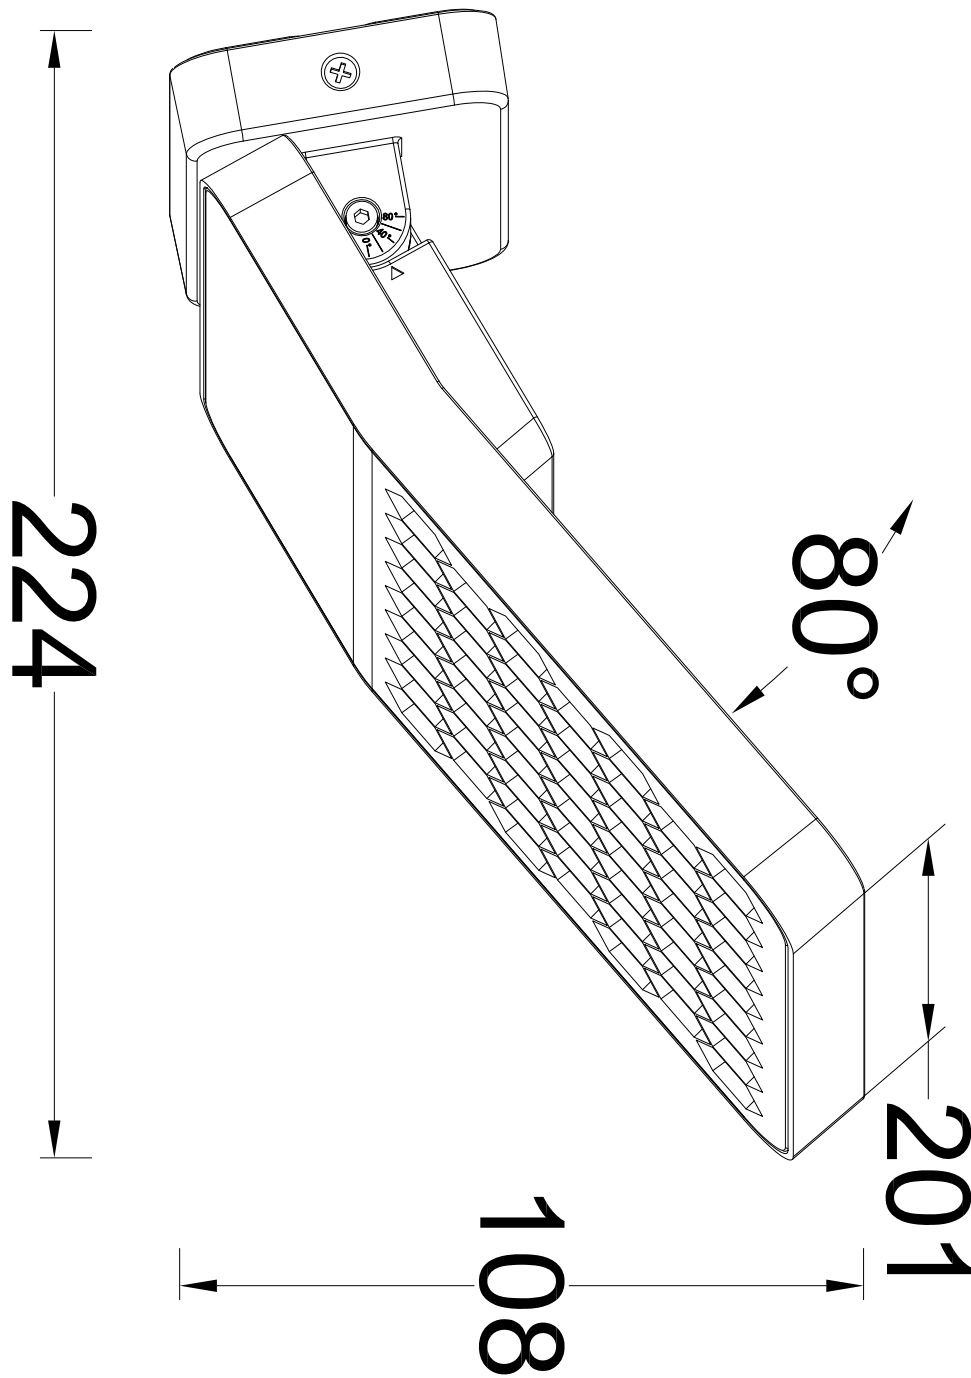

Lutec - Atlantis - 7801606118 - Dark Grey Clear IP54 Outdoor Floodlight

CONTACT