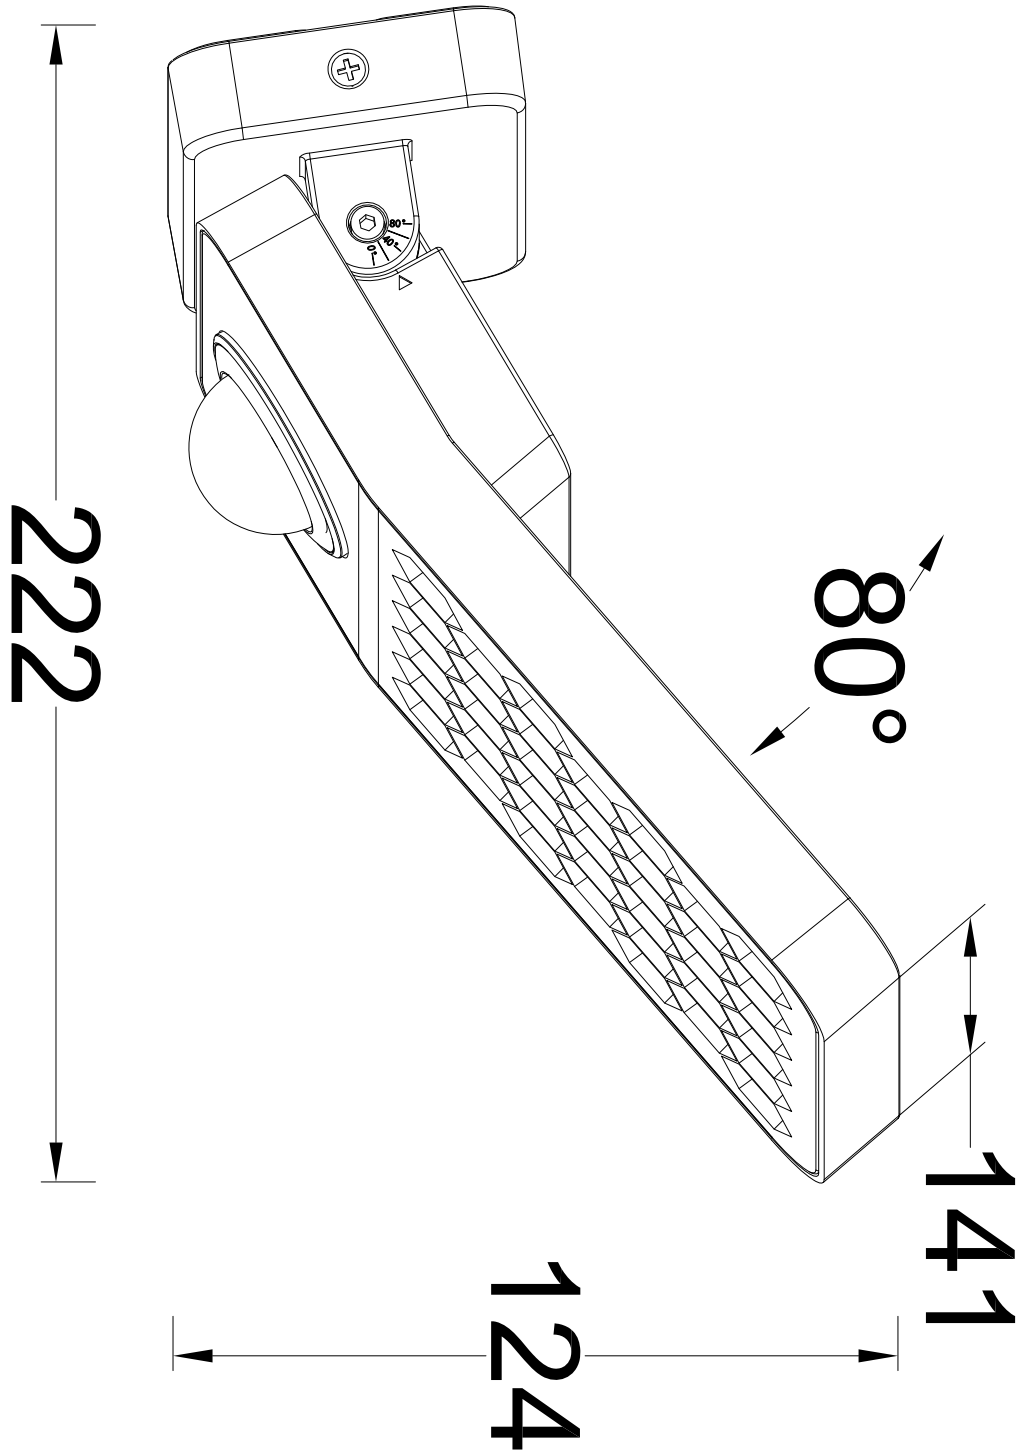

Lutec - Atlantis - 7801607118 - Dark Grey Clear IP54 Outdoor Sensor Floodlight

CONTACT