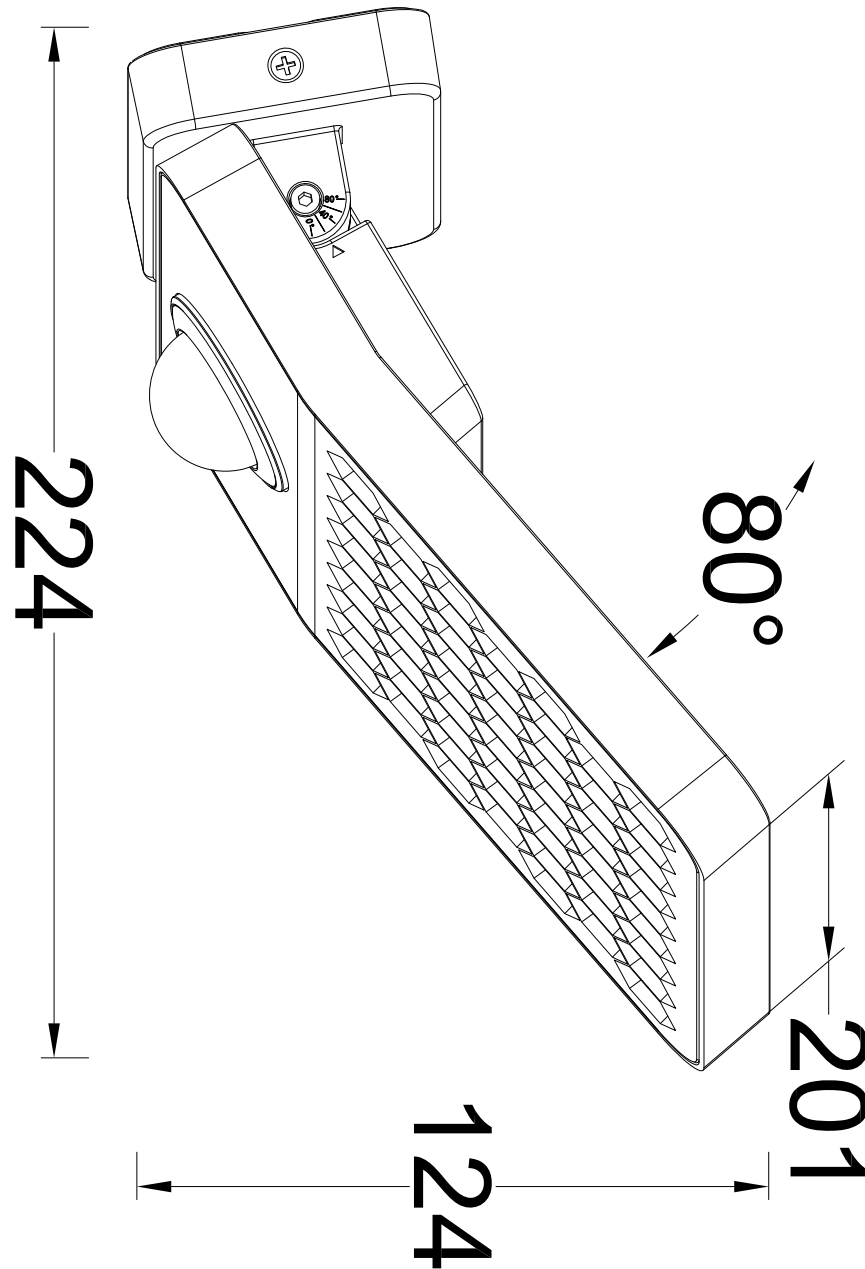

Lutec - Atlantis - 7801608118 - Dark Grey Clear IP54 Outdoor Sensor Floodlight

CONTACT