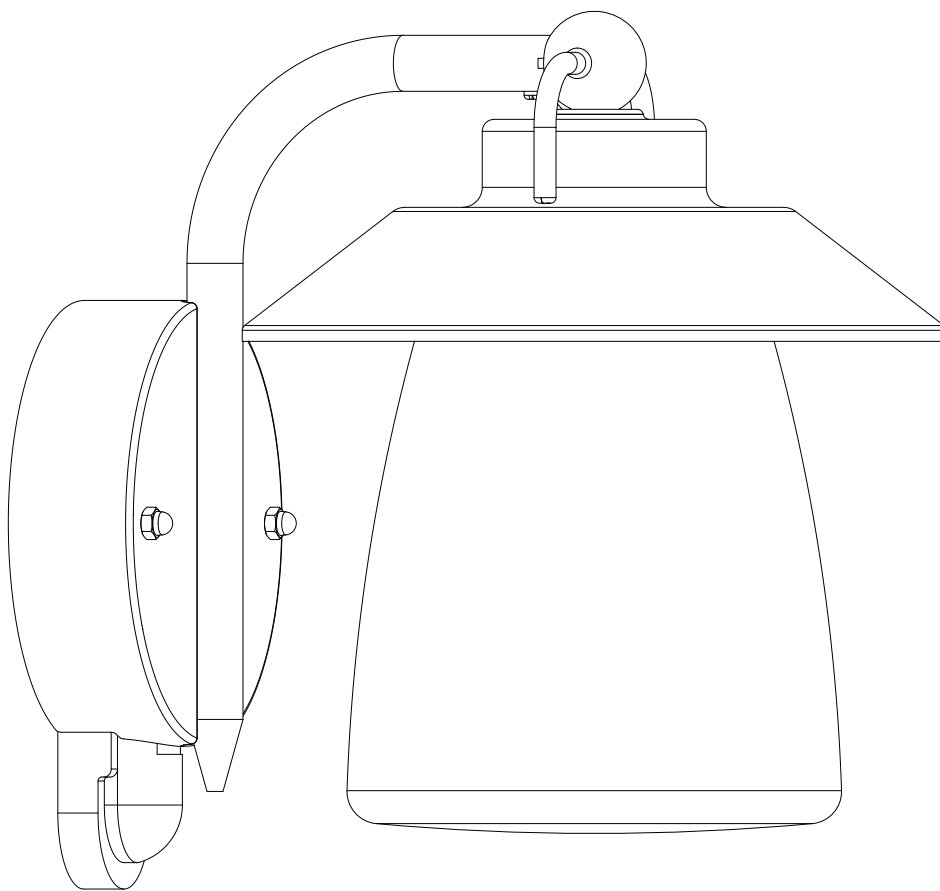

Lutec - Cate - 5264207213 - Rustic Black Clear Glass IP44 Outdoor Sensor Wall Light

224

220

Ø176

CONTACT