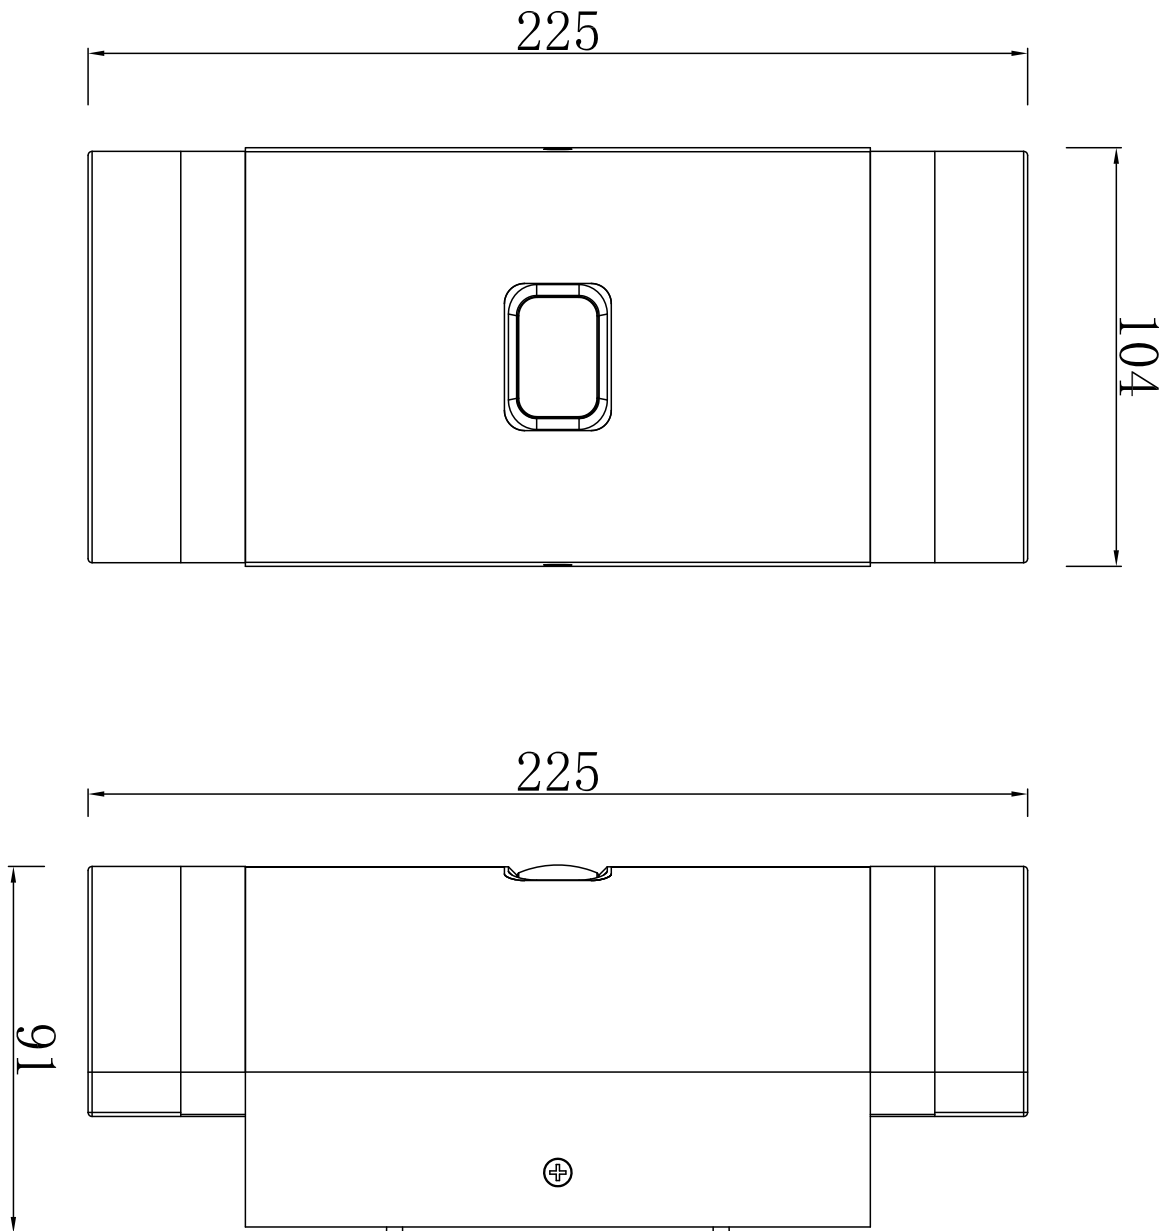

Lutec - Focus - 5604024001 - Stainless Steel Clear Glass 2 Light IP44 Outdoor Wall Washer Light

CONTACT