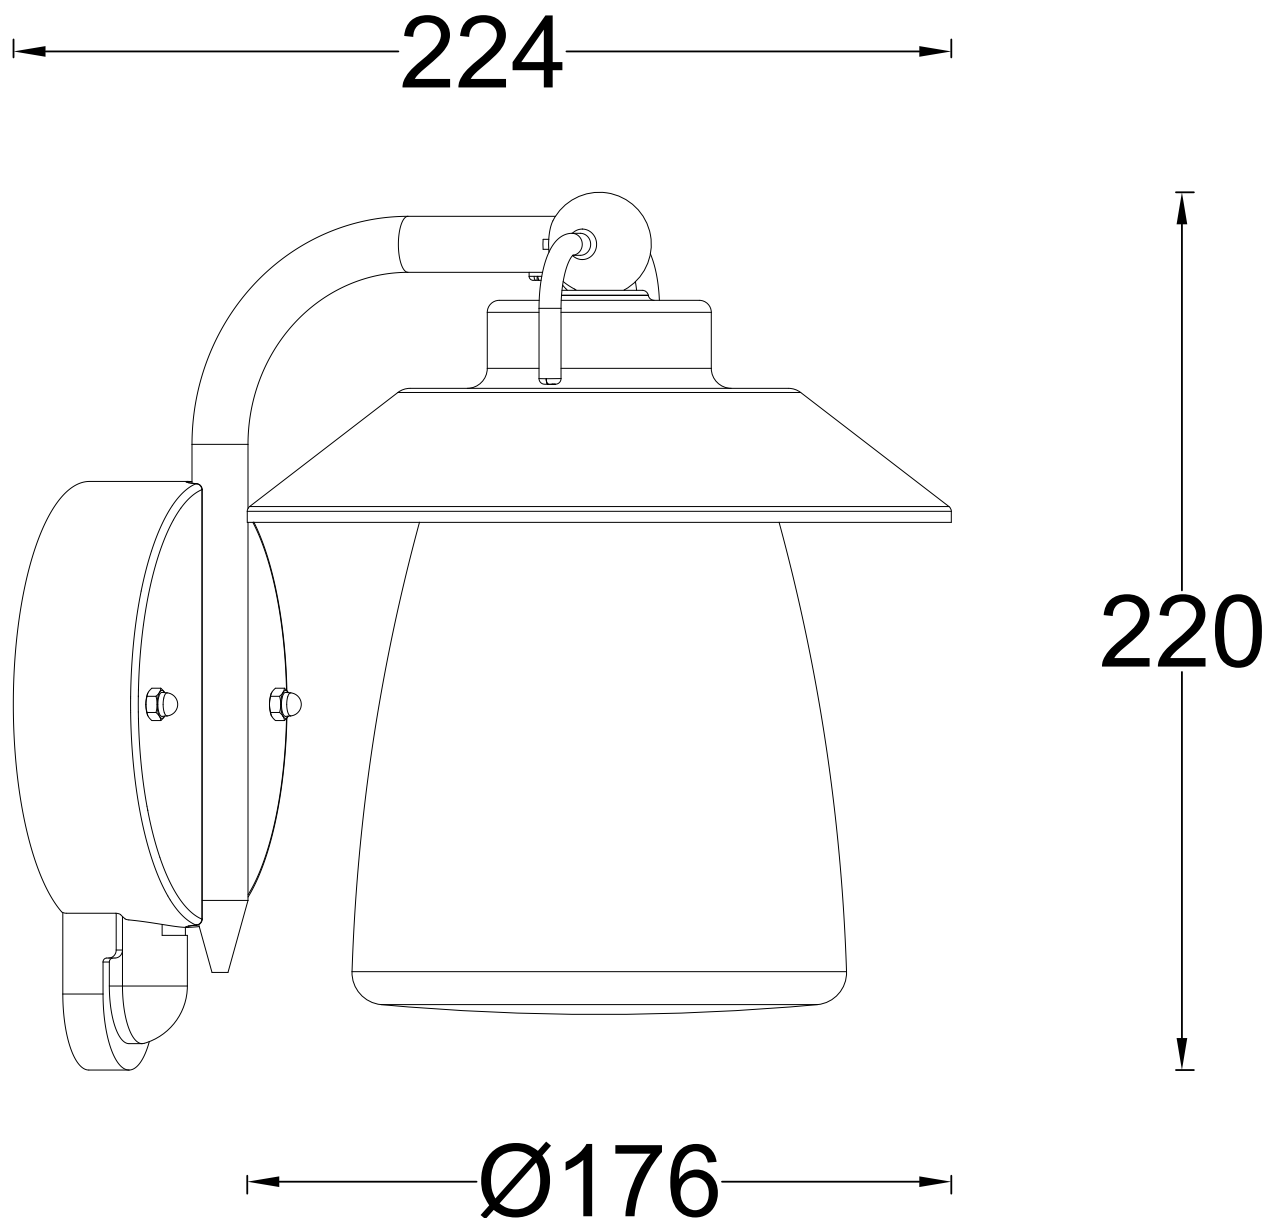

Set of 2 Cate - Rustic Black Clear Glass IP44 30379 Outdoor Sensor Wall Lights

CONTACT