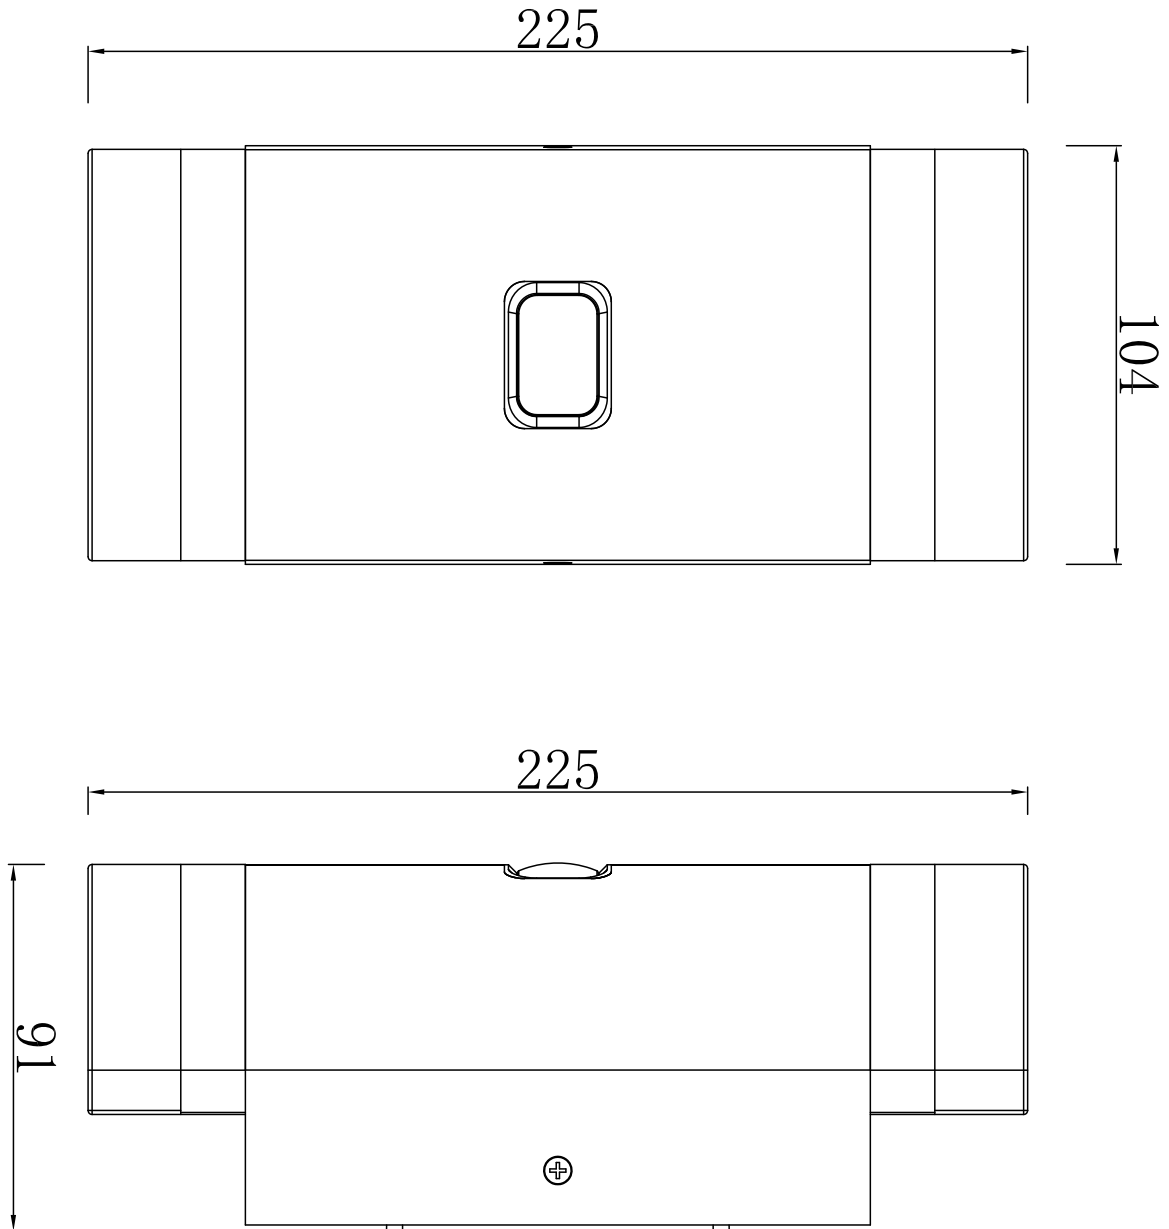

Set of 2 Focus - Stainless Steel Clear Glass 2 Light IP44 30380 Outdoor Wall Washer Lights

CONTACT