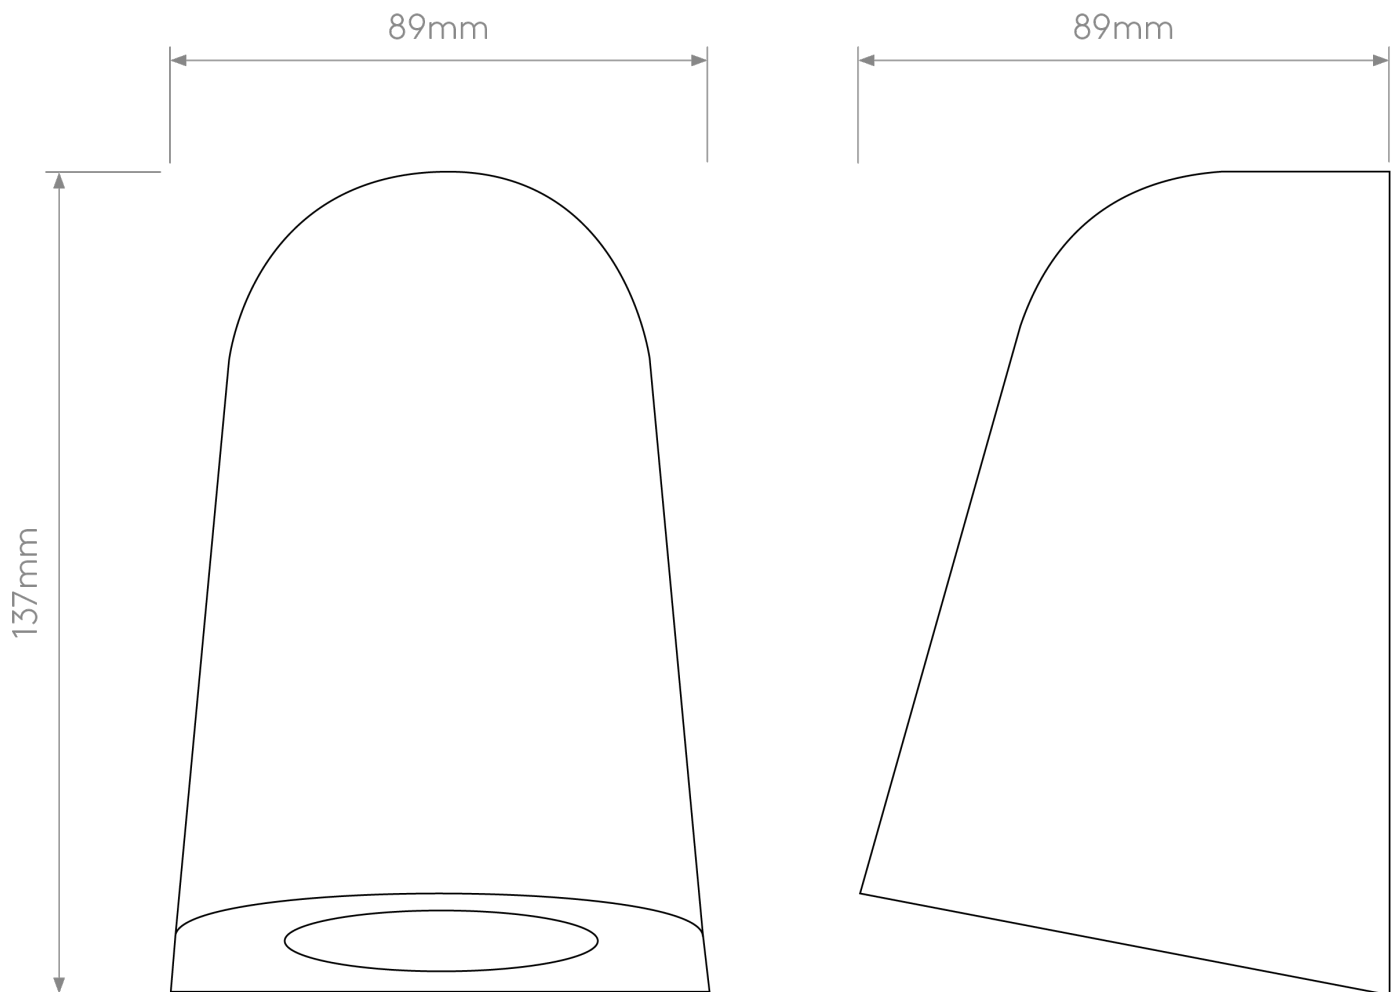

Astro Lighting - Mast Light - 1317021 - White Clear Glass Ceramic IP44 Outdoor Wall Washer Light

CONTACT