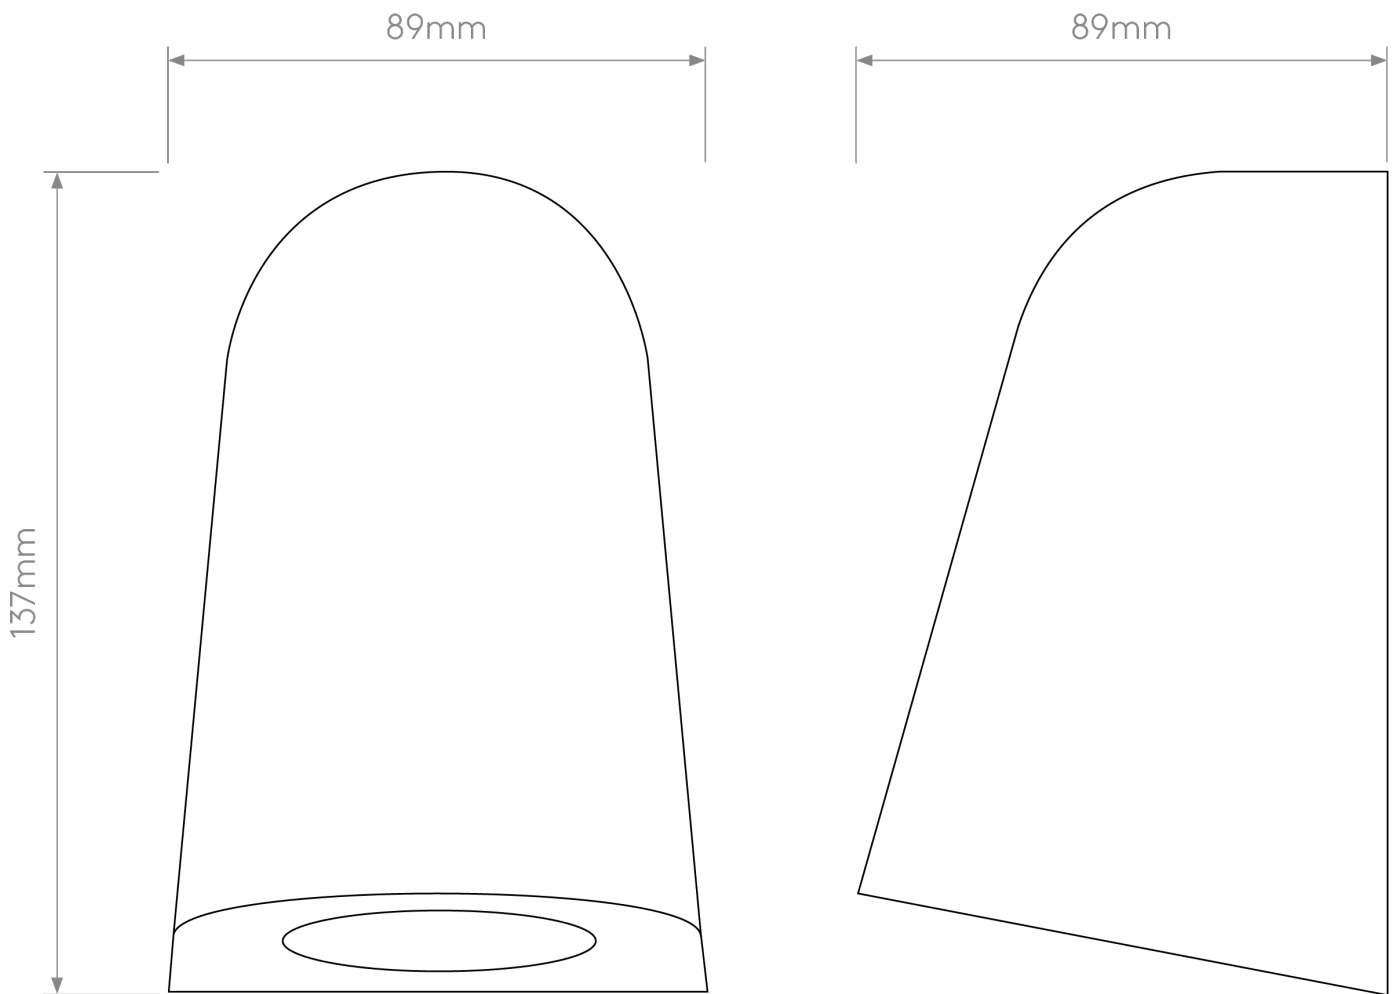

Astro Lighting - Mast Light - 1317022 - Black Clear Glass Ceramic IP44 Outdoor Wall Washer Light

CONTACT