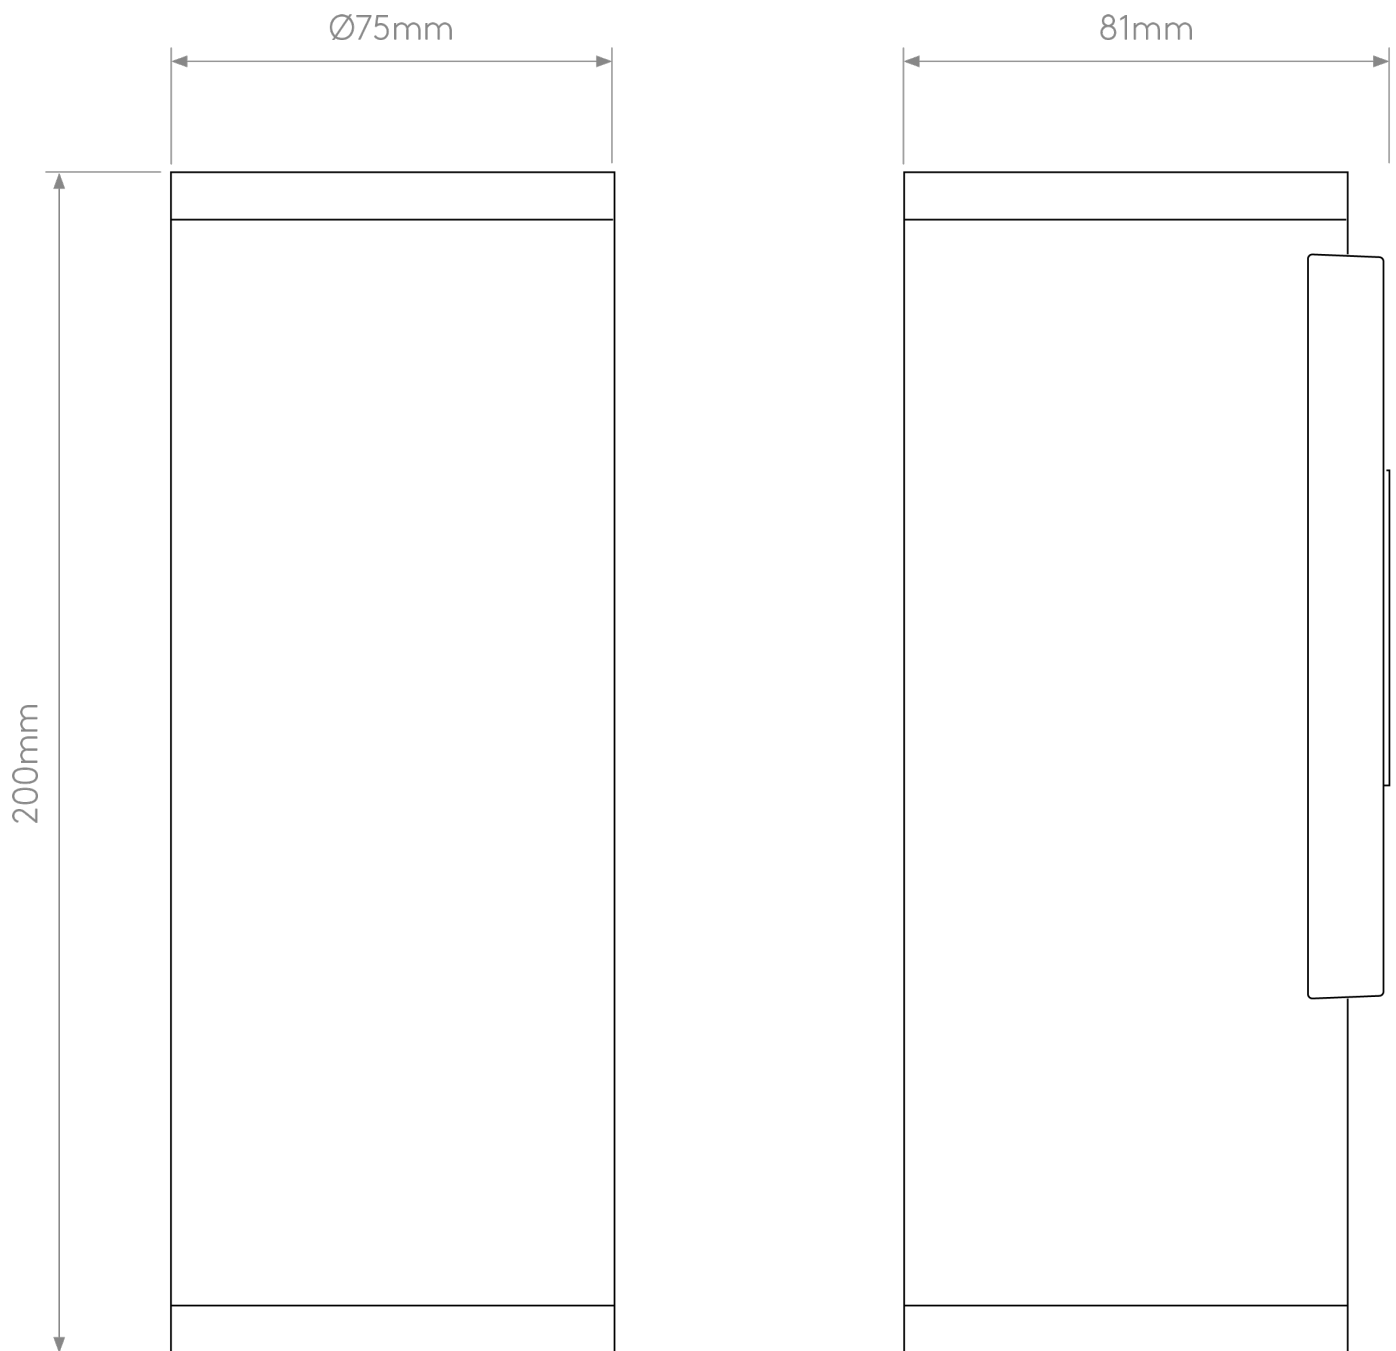

Astro Lighting - Ava - 1428020 - Brushed Brass Clear Glass IP44 Outdoor Wall Washer Light

**CONTACT**