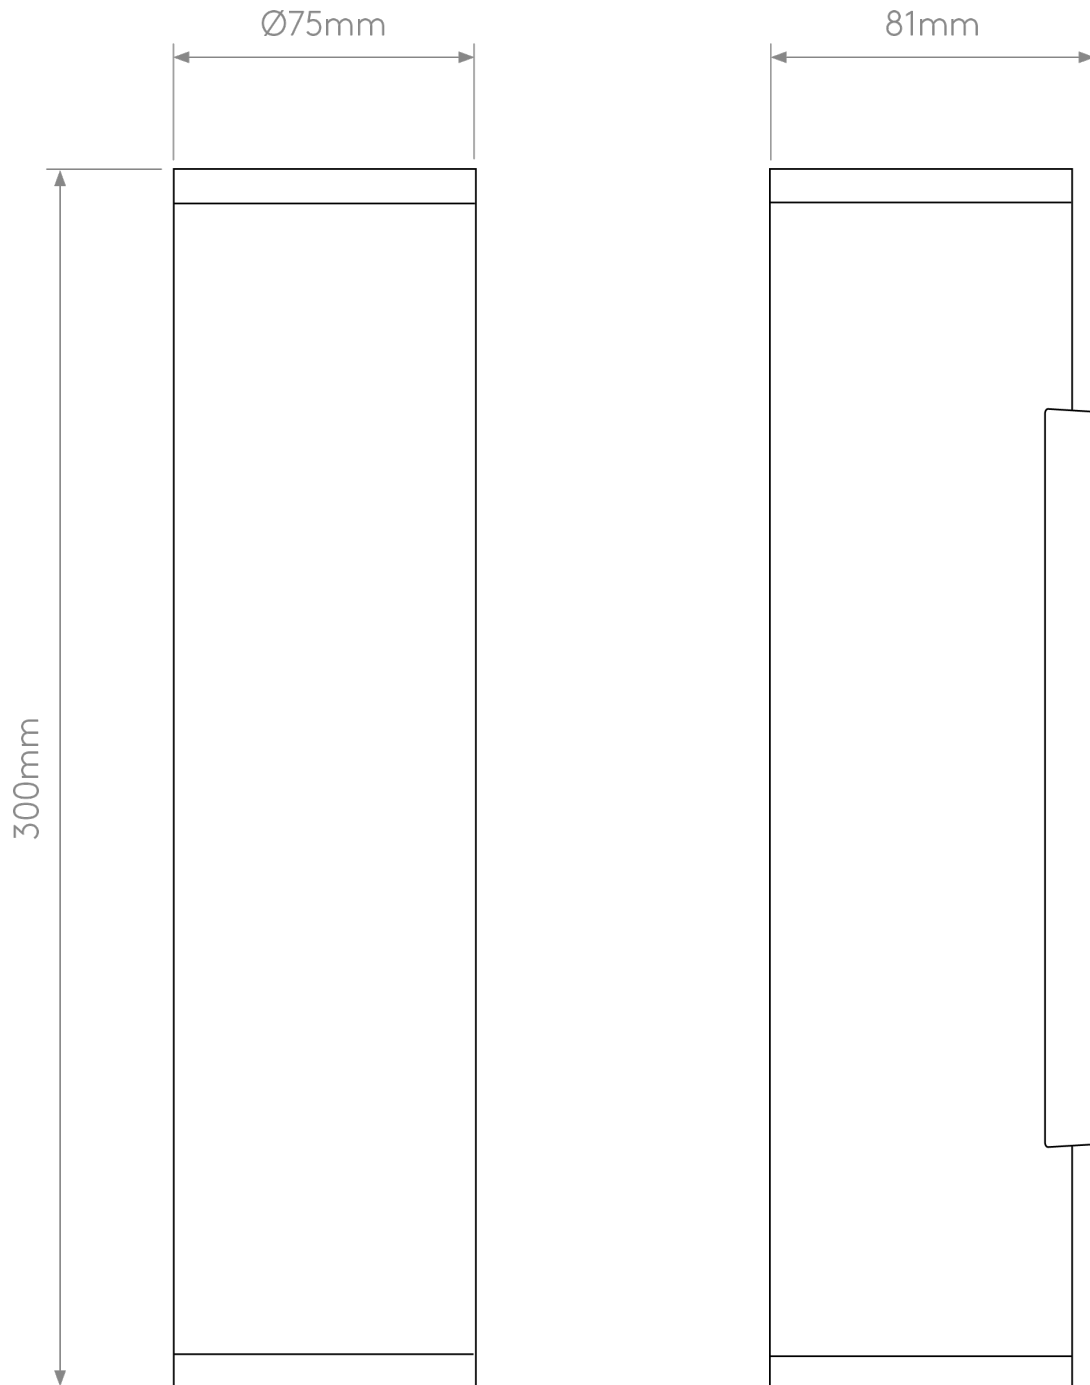

Astro Lighting - Ava - 1428021 - Brushed Brass Clear Glass 2 Light IP44 Outdoor Wall Washer Light

CONTACT