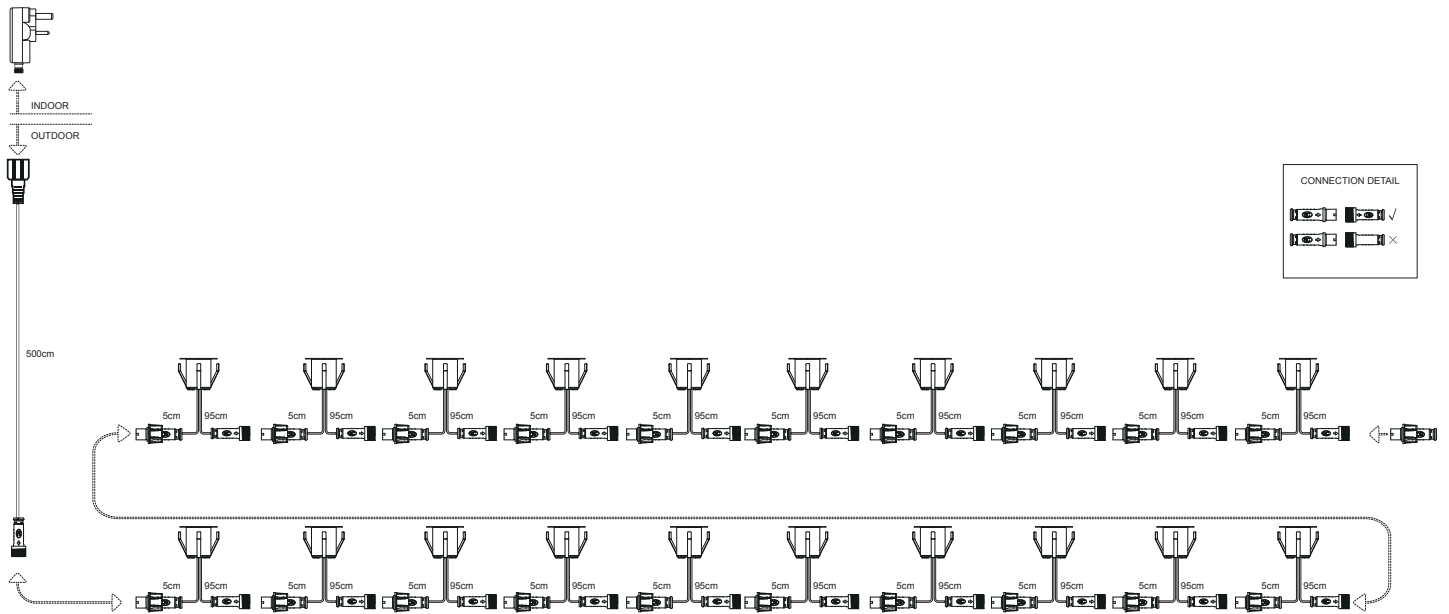

Set of 20 - 30mm Black IP67 Cool White LED Decking Kit

LIGHT SOURCE DATA

- 20 x 0.5W LED (included)
- Lamp direction - Upwards
- Lamp shape - LED
- Non-dimmable
- 6500K (Daylight White)
- 50Lm
- 5Lm/W
- 30000 LifETIME
- Energy class: Not applicable
- 80 CRI

DIMENSION DATA

- Height 26mm
- Diameter 30mm
- Minimum cavity depth 30mm
- Cut out size 22mm
- Weight 0.64kg

SPECIFICATION

- Manufacturer warranty for 2 years from date of purchase
- Black and clear PC
- IP67
- No
- Class II - Double Insulated, No Earth
- 240V mains voltage with 12V plug in driver
- Assembly required? No
- UKCA Marking, Energy Efficient, Energy Saving

CERTIFICATION

CONTACT

www.firstchoicelighting.co.uk

info@firstchoicelighting.co.uk

FCL-30565

Set of 20 - 30mm Black IP67 Cool White LED Decking Kit

CERTIFICATION

CONTACT