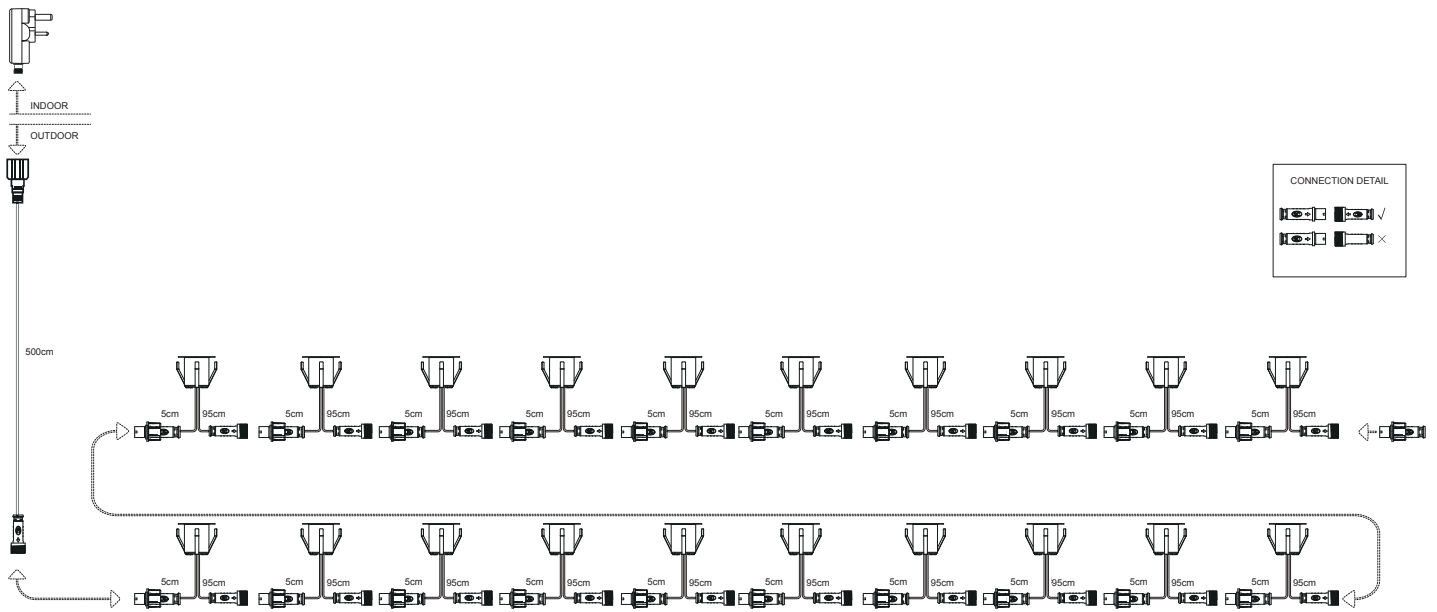

CERTIFICATION

CONTACT

www.firstchoicelighting.co.uk

info@firstchoicelighting.co.uk