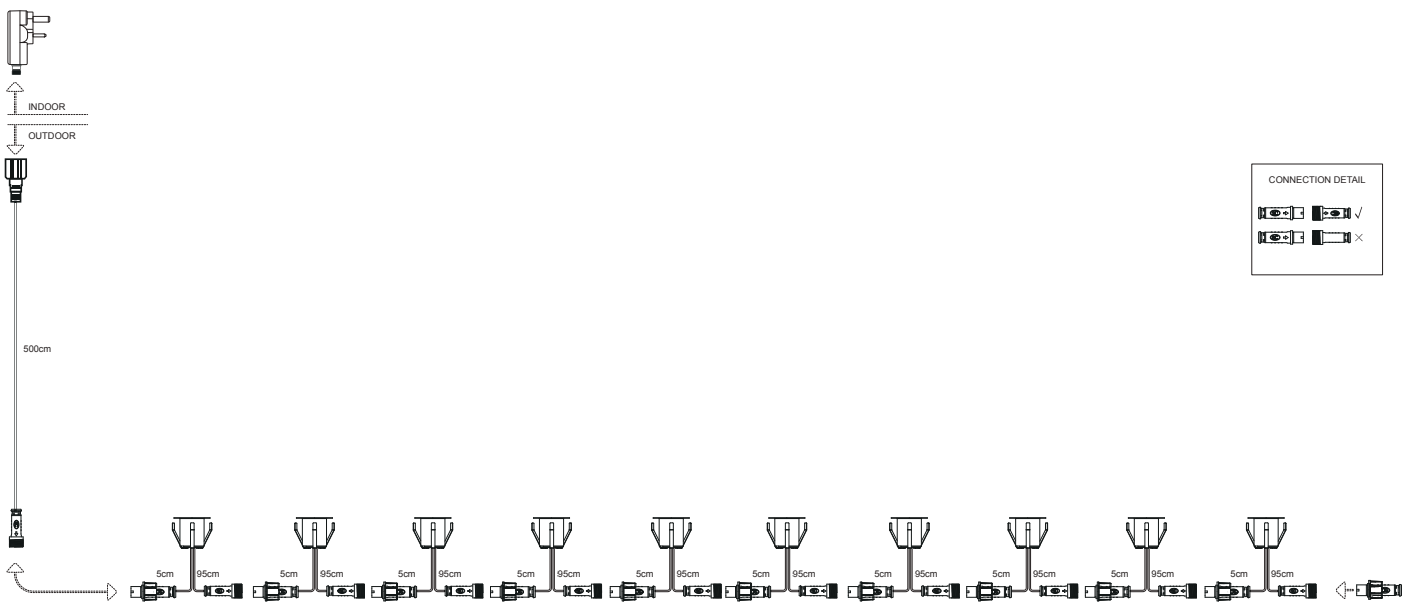

Set of 10 - 30mm Stainless Steel IP67 Cool White LED Decking Kit

LIGHT SOURCE DATA

- 10 x 0.5W LED (included)
- Lamp direction - Upwards
- Lamp shape - LED
- Non-dimmable
- 6500K (Daylight White)
- 50Lm
- 10Lm/W
- 30000 LifETIME
- Energy class: Not applicable
- 80 CRI

DIMENSION DATA

- Height 26mm
- Diameter 30mm
- Minimum cavity depth 30mm
- Cut out size 22mm
- Weight 0.64kg

SPECIFICATION

- Manufacturer warranty for 2 years from date of purchase
- Polished chrome plate and clear PC
- IP67
- No
- Class II - Double Insulated, No Earth
- 240V mains voltage with 12V plug in driver
- Assembly required? No
- UKCA Marking, Energy Efficient, Energy Saving

CERTIFICATION

CONTACT

www.firstchoicelighting.co.uk

info@firstchoicelighting.co.uk

FCL-30567

Set of 10 - 30mm Stainless Steel IP67 Cool White LED Decking Kit

CERTIFICATION

CONTACT