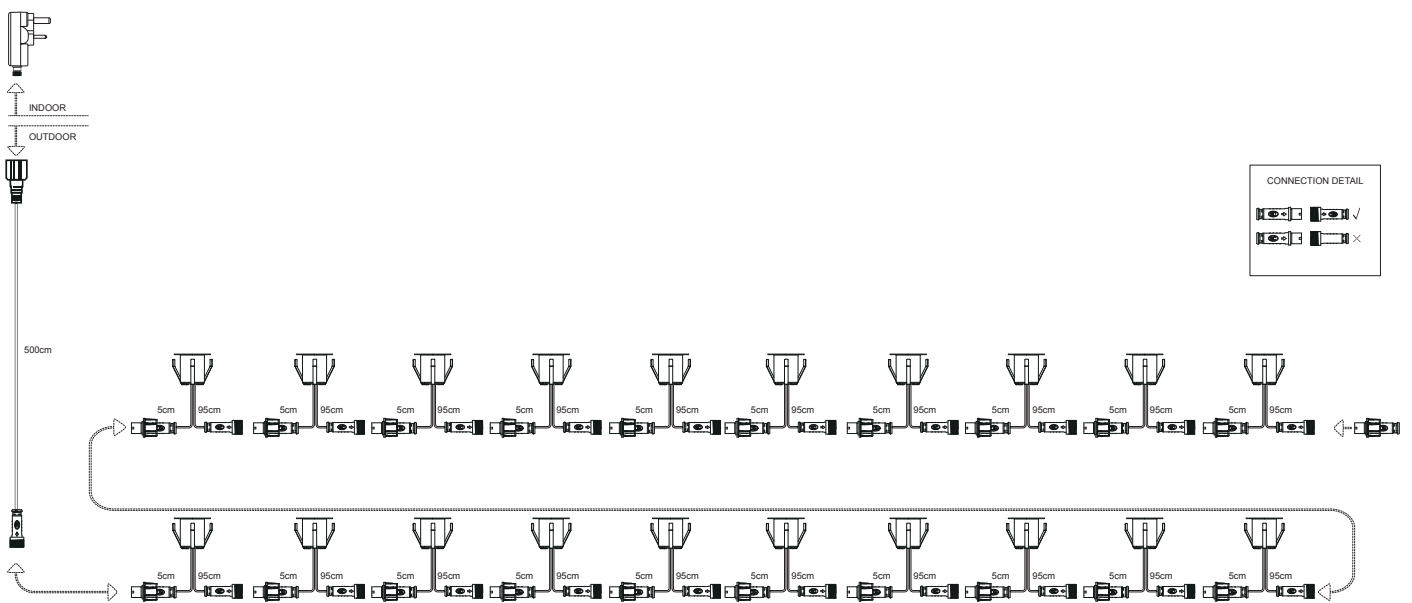

Set of 20 - 30mm Stainless Steel IP67 Cool White LED Decking Kit

LIGHT SOURCE DATA

- 20 x 0.5W LED (included)
- Lamp direction - Upwards
- Lamp shape - LED
- Non-dimmable
- 6500K (Daylight White)
- 50Lm
- 5Lm/W
- 30000 Lifettime
- Energy class: Not applicable
- 80 CRI

DIMENSION DATA

- Height 26mm
- Diameter 30mm
- Mimimum cavity depth 30mm
- Cut out size 22mm
- Weight 0.96kg

SPECIFICATION

- Manufacturer warranty for 2 years from date of purchase
- Polished chrome plate and clear PC
- IP67
- No
- Class II - Double Insulated, No Earth
- 240V mains voltage with 12V plug in driver
- Assembly required? No
- UKCA Marking, Energy Efficient, Energy Saving

CERTIFICATION

CONTACT

www.firstchoicelighting.co.uk

info@firstchoicelighting.co.uk

FCL-30568

Set of 20 - 30mm Stainless Steel IP67 Cool White LED Decking Kit

CERTIFICATION

CONTACT