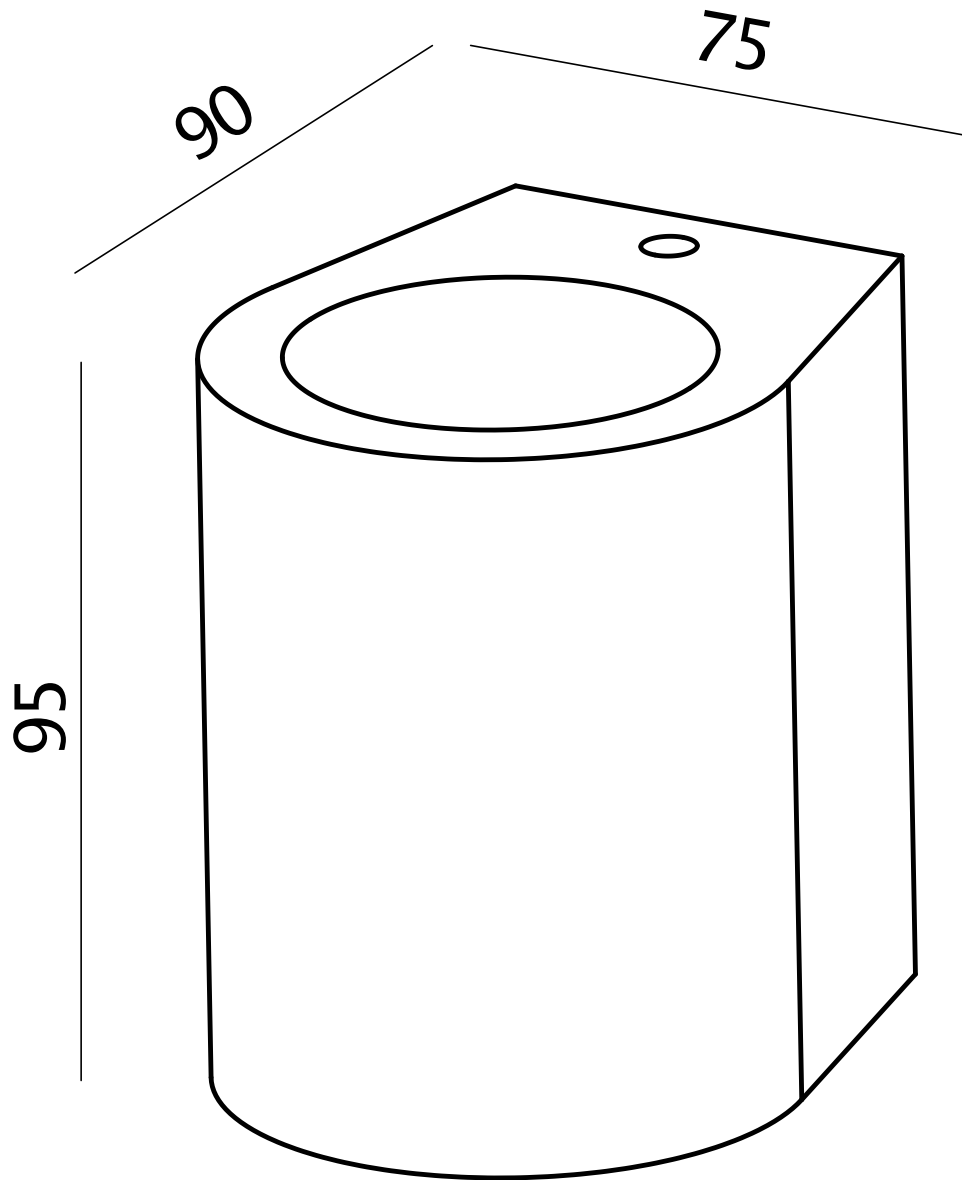

Set of 2 Mural - White Plaster G9 Wall Lights

LIGHT SOURCE DATA

- 2 x 40W Max G9 Halogen (required)
- Lamp direction - Downwards
- Lamp shape - Capsule
- Dimmable
- Energy class: Not applicable

DIMENSION DATA

- Height 95mm
- Width 75mm
- Depth 90mm

- Weight 0.60kg

SPECIFICATION

- Manufacturer warranty for 2 years from date of purchase
- White plaster
- IP20
- No
- Class II - Double Insulated, No Earth
- 240V
- Assembly required? No
- UKCA Marking, Energy Efficient, Energy Saving

CERTIFICATION

CONTACT

www.firstchoicelighting.co.uk

info@firstchoicelighting.co.uk

FCL-30570X2

Set of 2 Mural - White Plaster G9 Wall Lights

CERTIFICATION

CONTACT