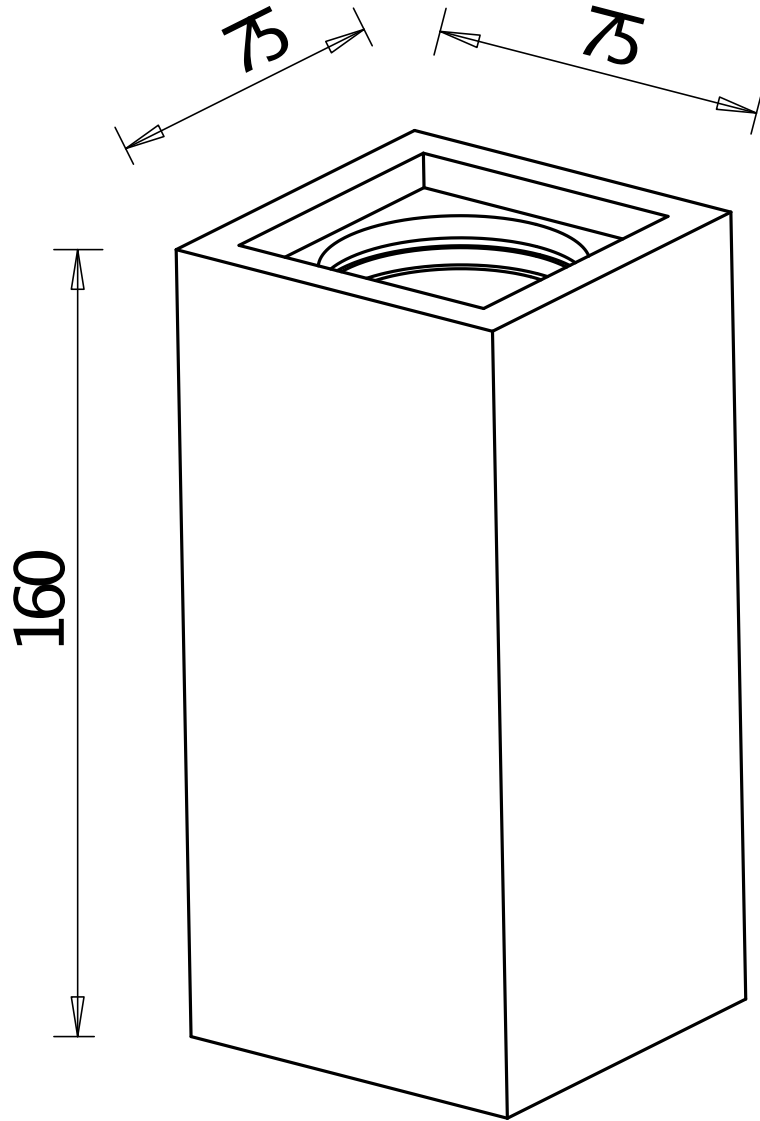

FCL-30571

Kube - White Plaster GU10 Wall Light

CERTIFICATION

CONTACT

www.firstchoicelighting.co.uk

info@firstchoicelighting.co.uk

ISSUE DATE 24/11/2025

PAGE 2