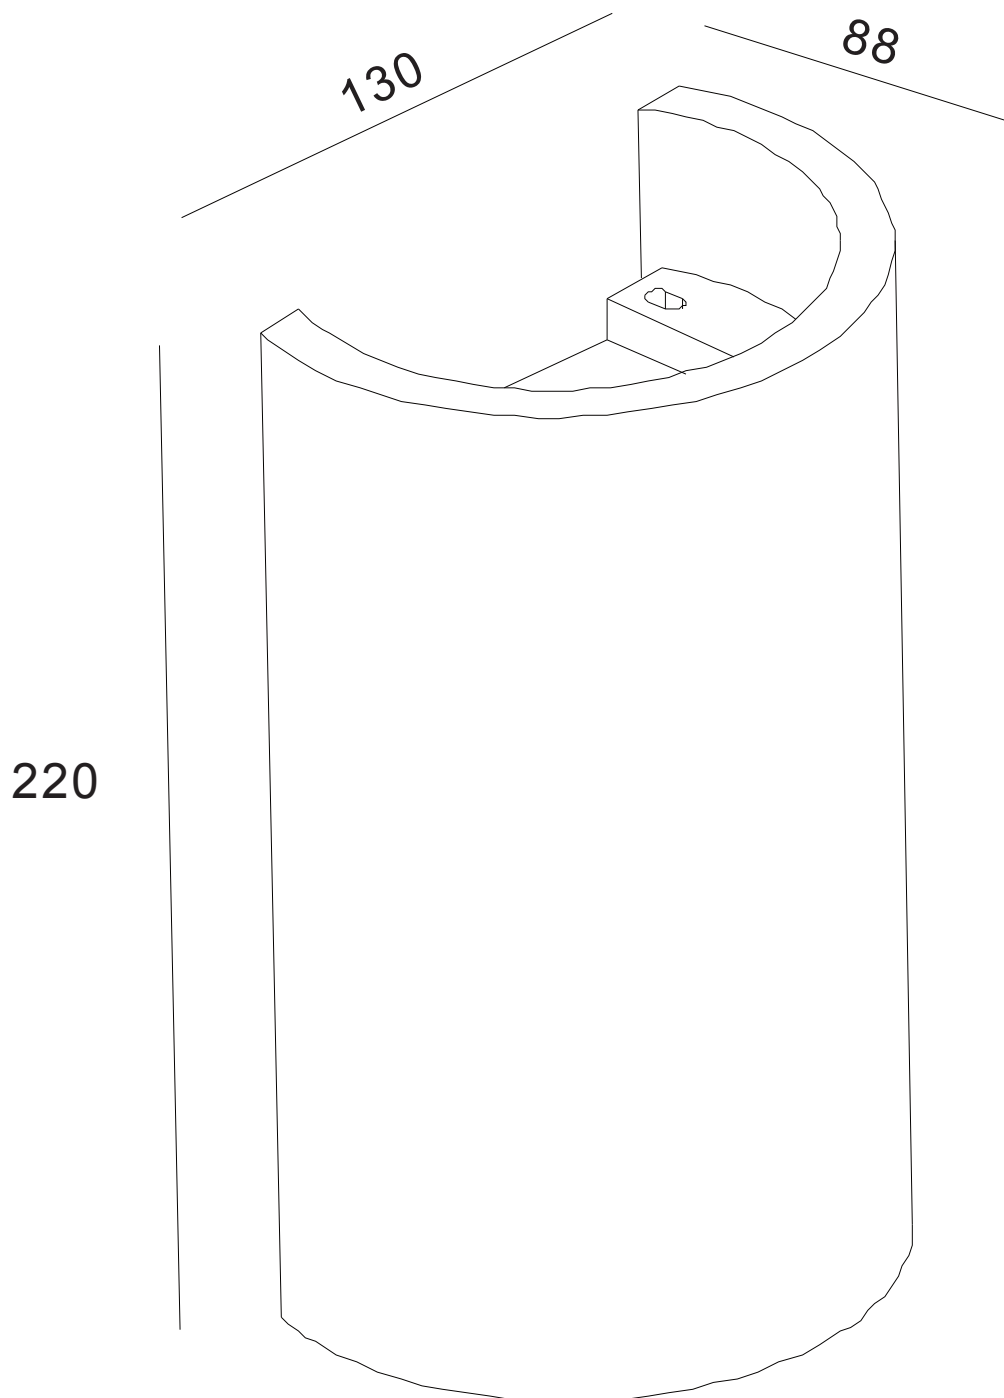

CERTIFICATION

CONTACT

www.firstchoicelighting.co.uk

info@firstchoicelighting.co.uk