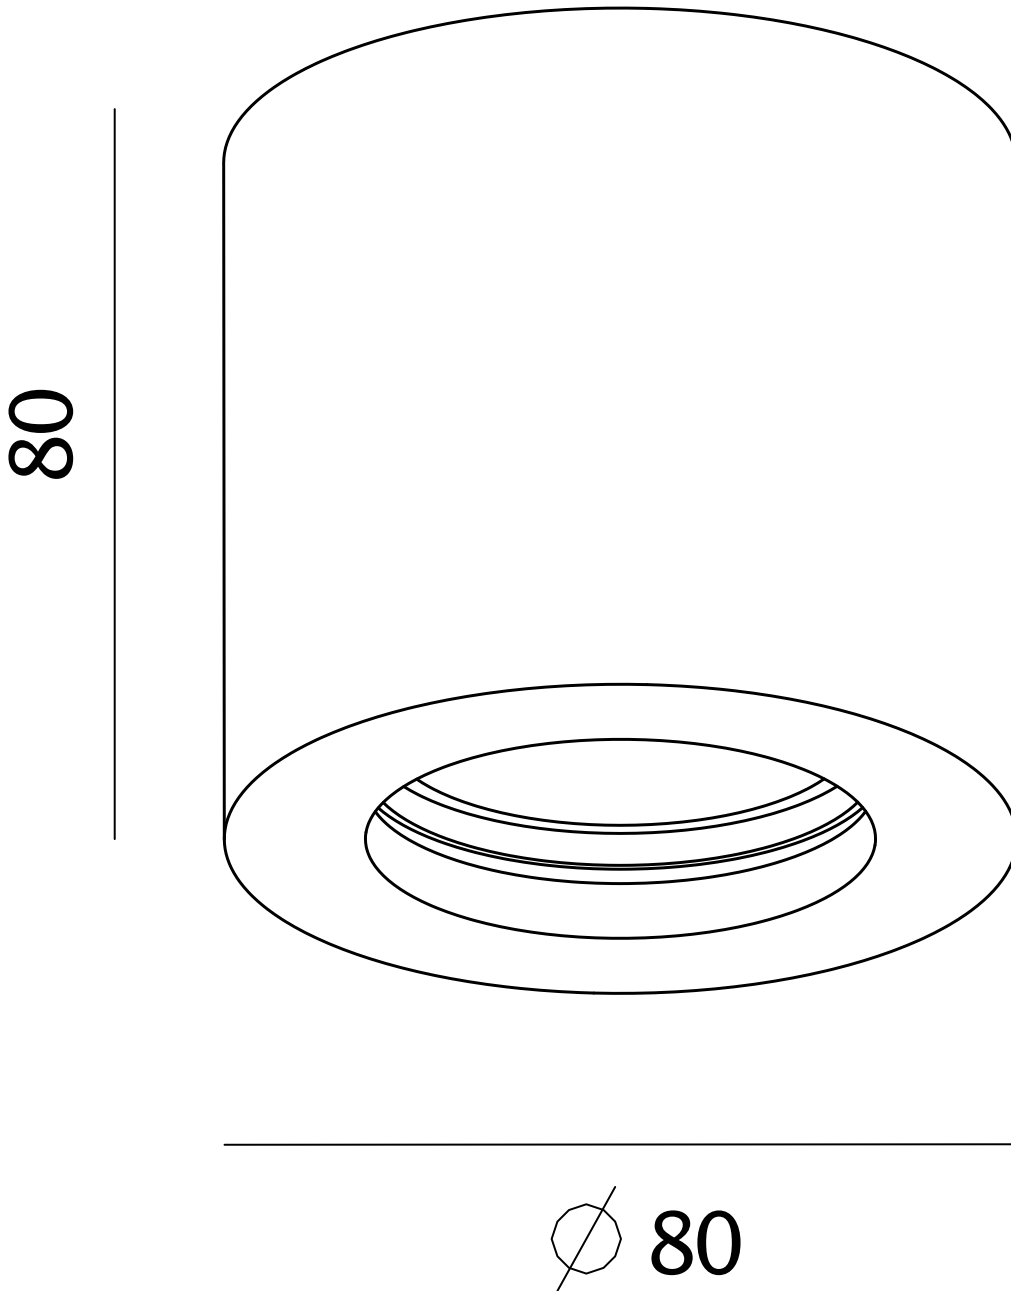

CERTIFICATION

CONTACT

www.firstchoicelighting.co.uk

info@firstchoicelighting.co.uk