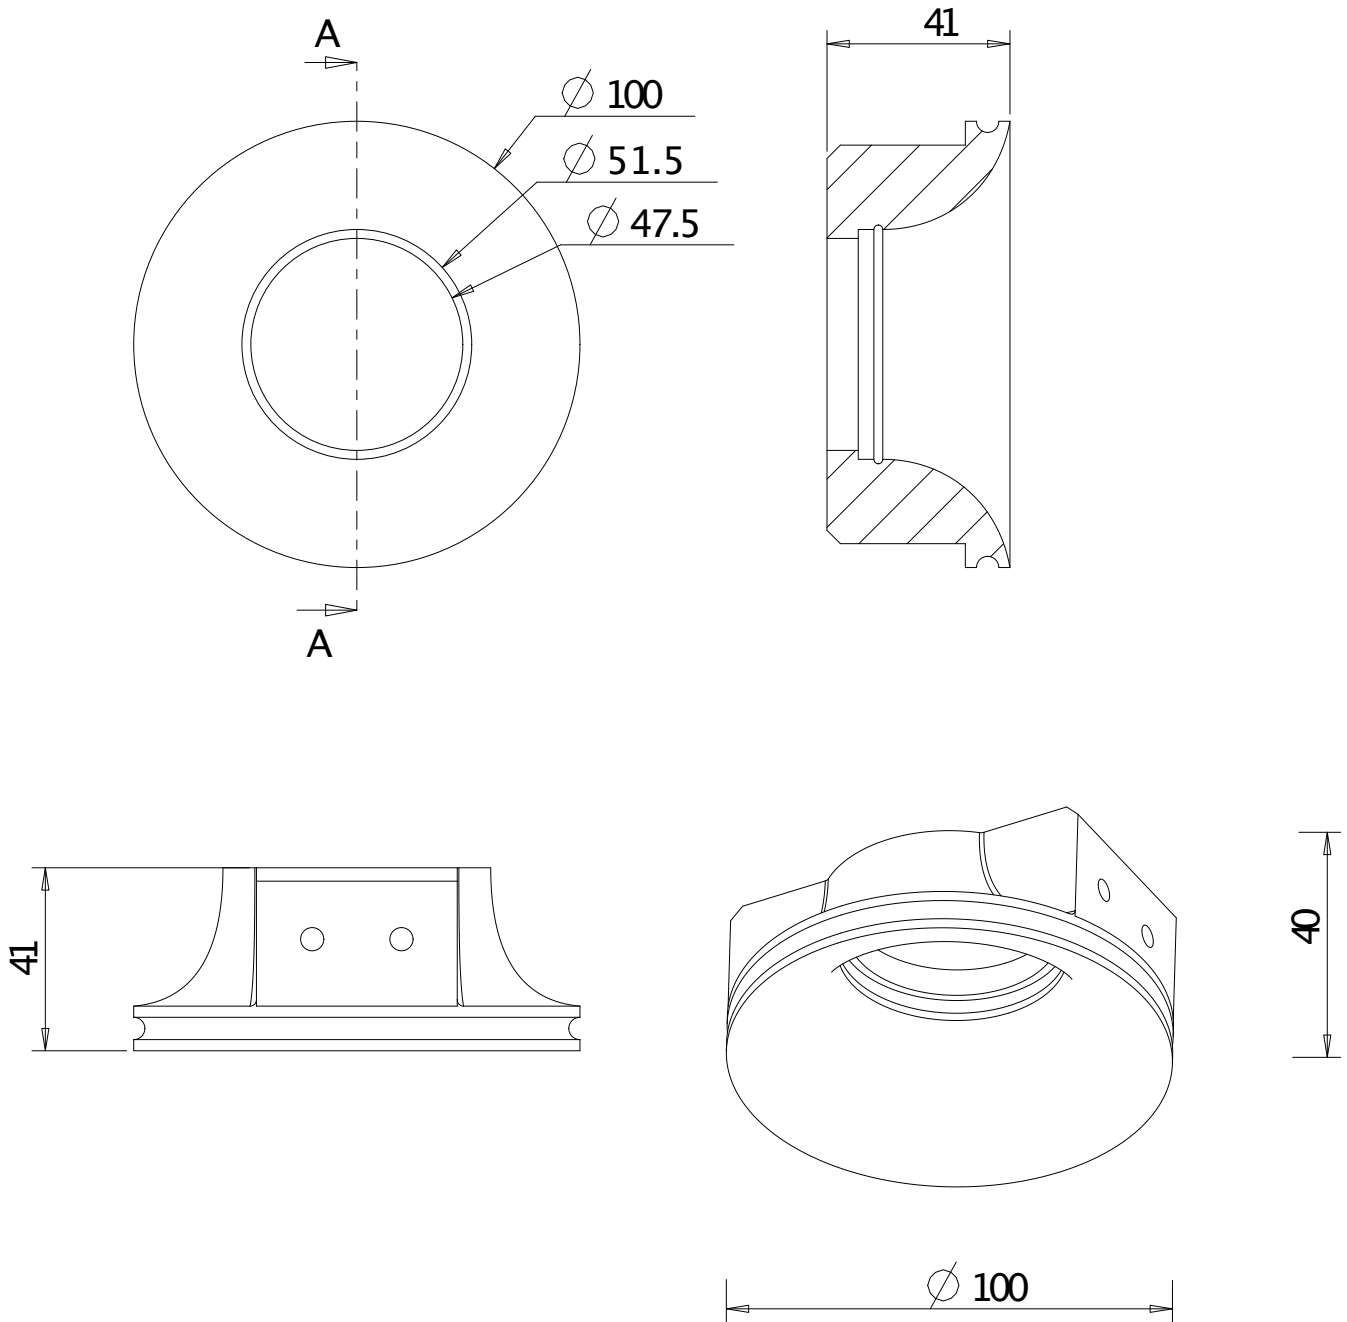

Set of 2 Bianca - White Plaster In GU10 Recessed Downlights

LIGHT SOURCE DATA

- 2 x 35W Max GU10 Halogen (required)
- Lamp direction - Downwards
- Lamp shape - Reflector/Pear Shape
- Dimmable
- Energy class: Not applicable

DIMENSION DATA

- Height 40mm
- Diameter 80mm
- Weight 0.18kg

SPECIFICATION

- Manufacturer warranty for 2 years from date of purchase
- White plaster
- IP20
- No
- Class II - Double Insulated, No Earth
- 240V
- Assembly required? No
- UKCA Marking, Energy Efficient, Energy Saving

CERTIFICATION

CONTACT

www.firstchoicelighting.co.uk

info@firstchoicelighting.co.uk

FCL-30577X2

Set of 2 Bianca - White Plaster In GU10 Recessed Downlights

CERTIFICATION

CONTACT