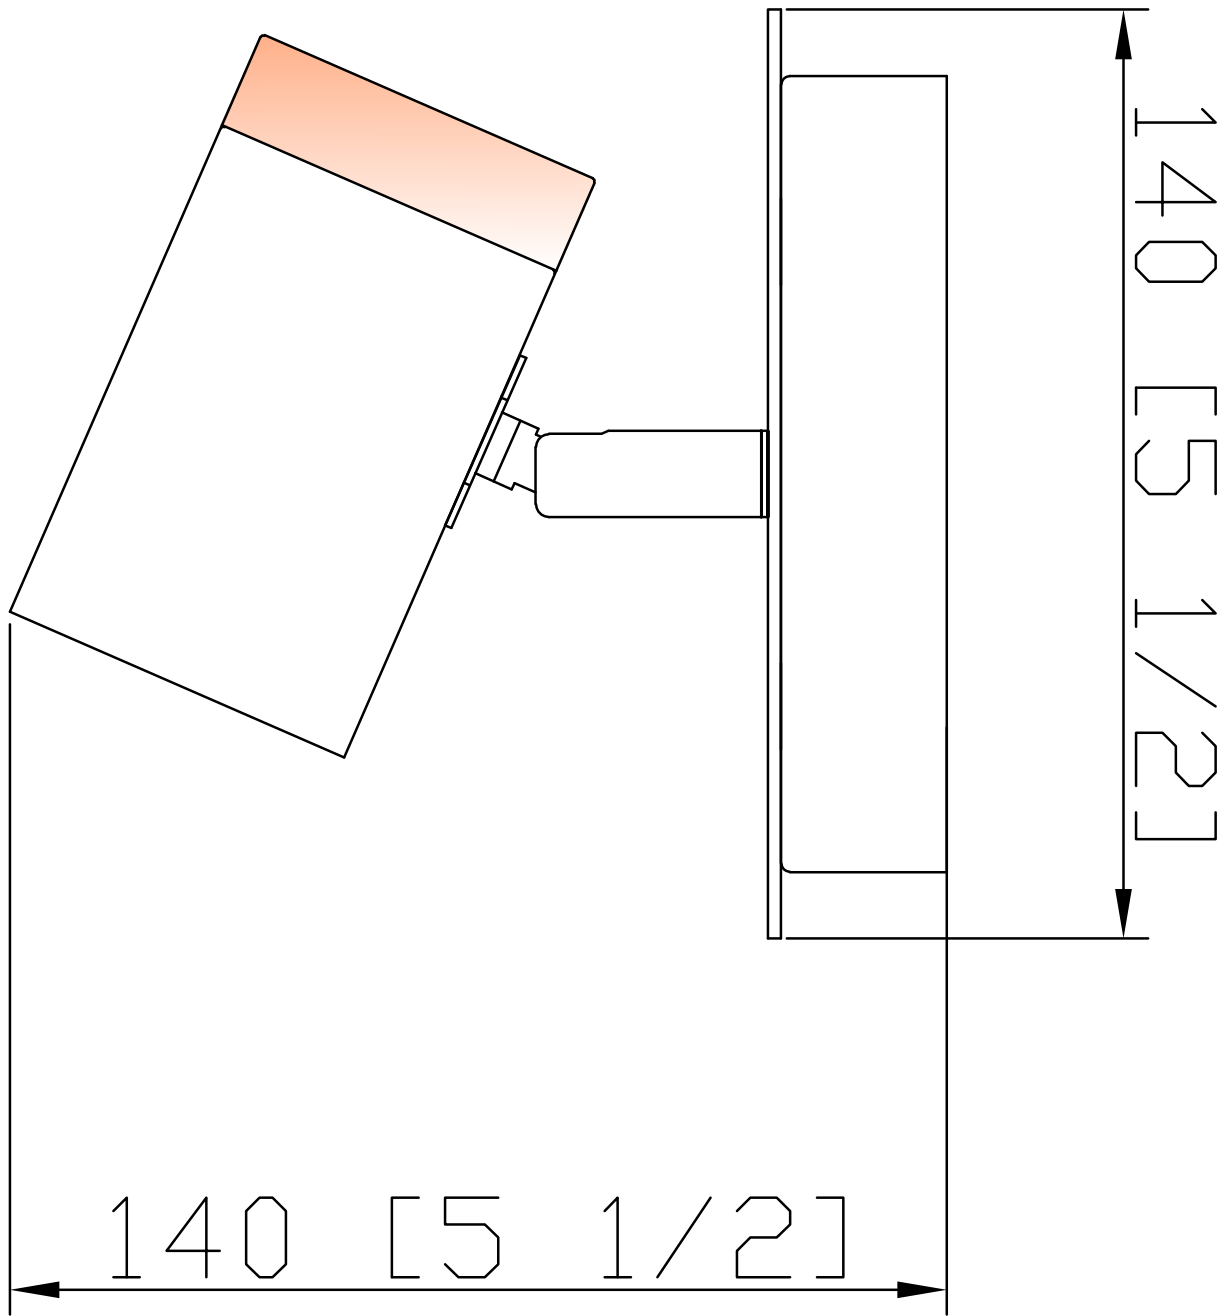

CERTIFICATION

CONTACT

www.firstchoicelighting.co.uk

info@firstchoicelighting.co.uk