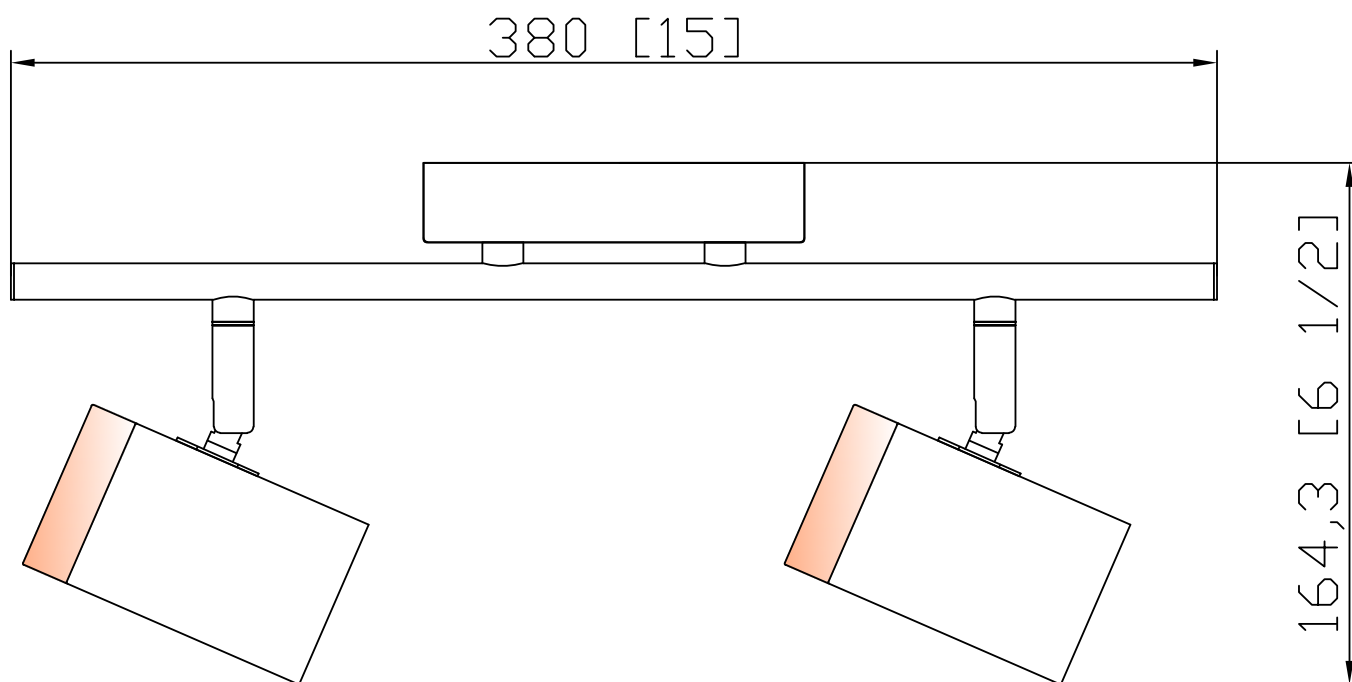

CERTIFICATION

CONTACT

www.firstchoicelighting.co.uk

info@firstchoicelighting.co.uk