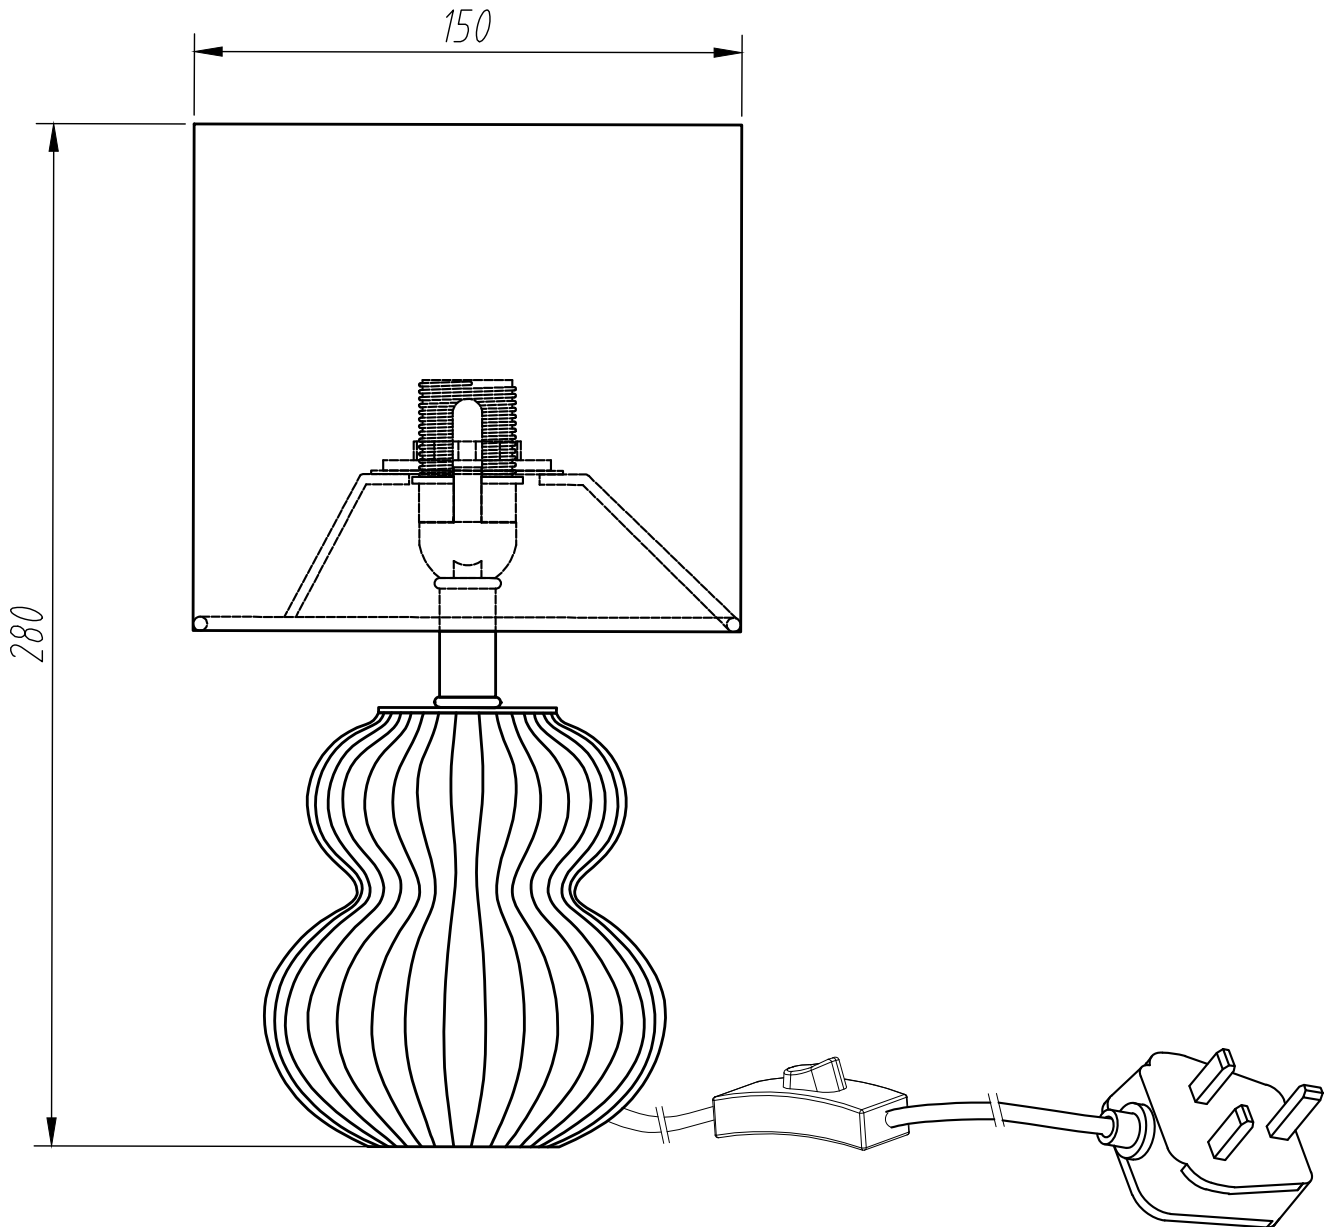

Walter - Set of 2 Green Ribbed Glass 29cm Table Lamps with White Shade

LIGHT SOURCE DATA

- 2 x 40W Max E14 SES (required)
- Lamp direction - Indirect
- Lamp shape - Conical/Candelabra/Candle
- Non-dimmable
- Energy class: Not applicable

DIMENSION DATA

- Height 280mm
- Diameter 150mm

- Weight 0.60kg

SPECIFICATION

- Manufacturer warranty for 2 years from date of purchase
- Clear green glass and white cotton
- IP20
- In-line On/Off Switch
- Class II - Double Insulated, No Earth
- 240V
- Assembly required? No
- UKCA Marking, Energy Efficient, Energy Saving

CERTIFICATION

CONTACT

www.firstchoicelighting.co.uk

info@firstchoicelighting.co.uk

Walter - Set of 2 Green Ribbed Glass 29cm Table Lamps with White Shade

CERTIFICATION

CONTACT

www.firstchoicelighting.co.uk