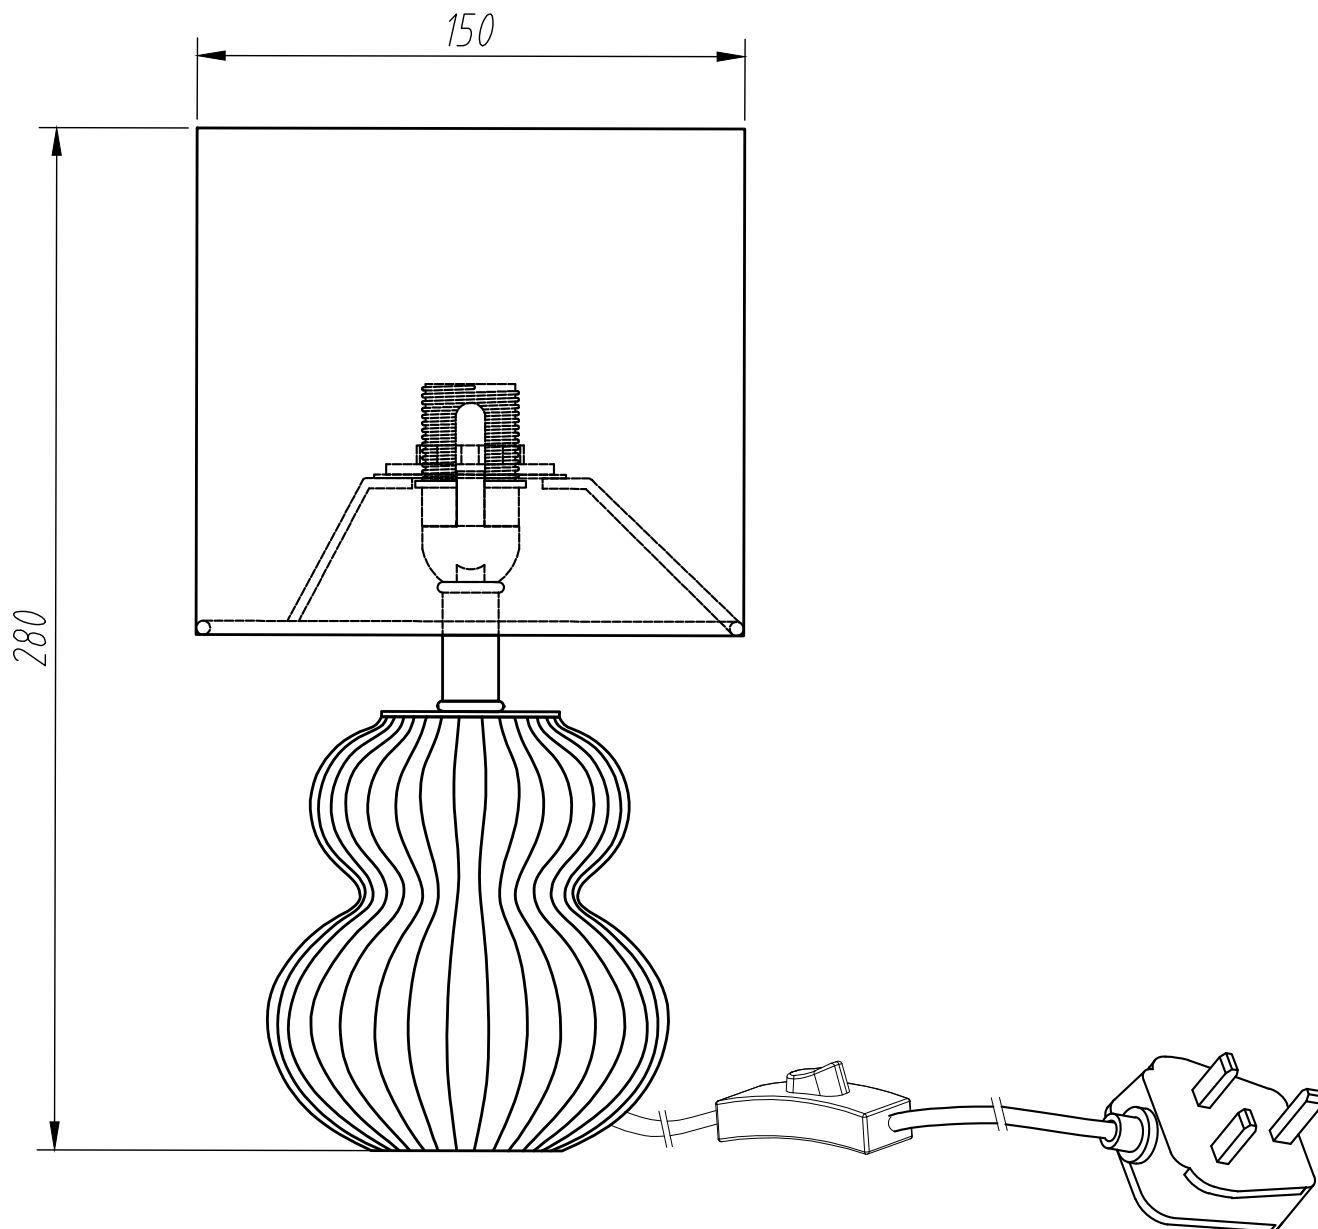

CERTIFICATION

CONTACT

www.firstchoicelighting.co.uk

info@firstchoicelighting.co.uk