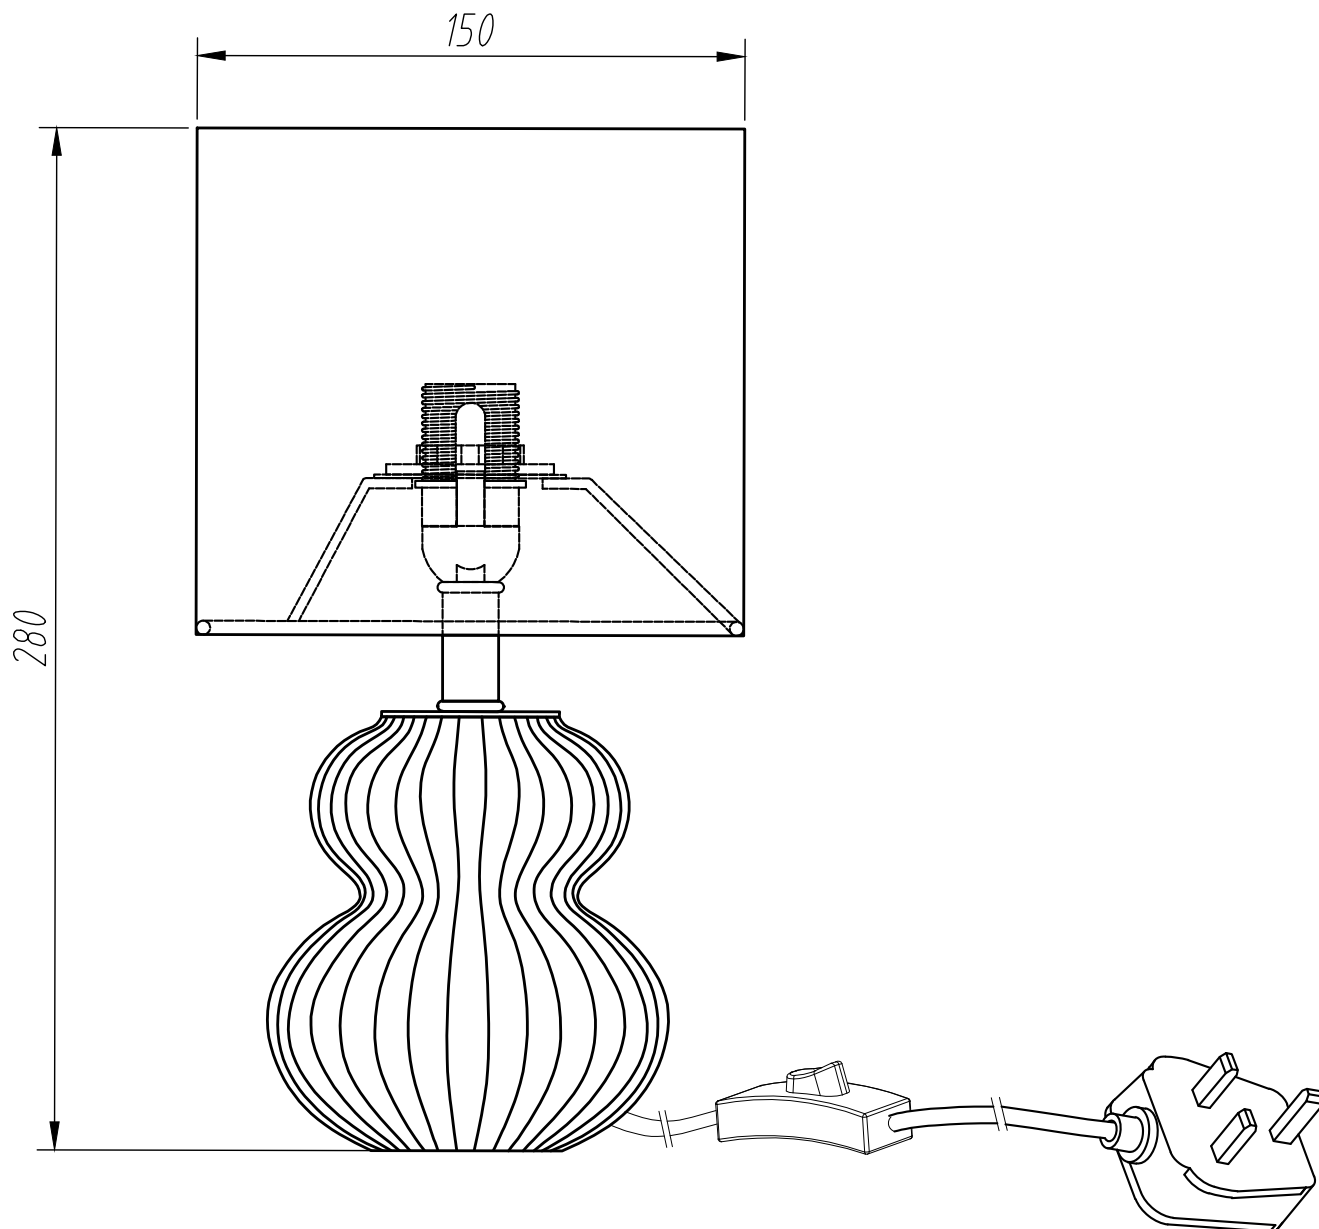

CERTIFICATION

CONTACT

www.firstchoicelighting.co.uk

info@firstchoicelighting.co.uk