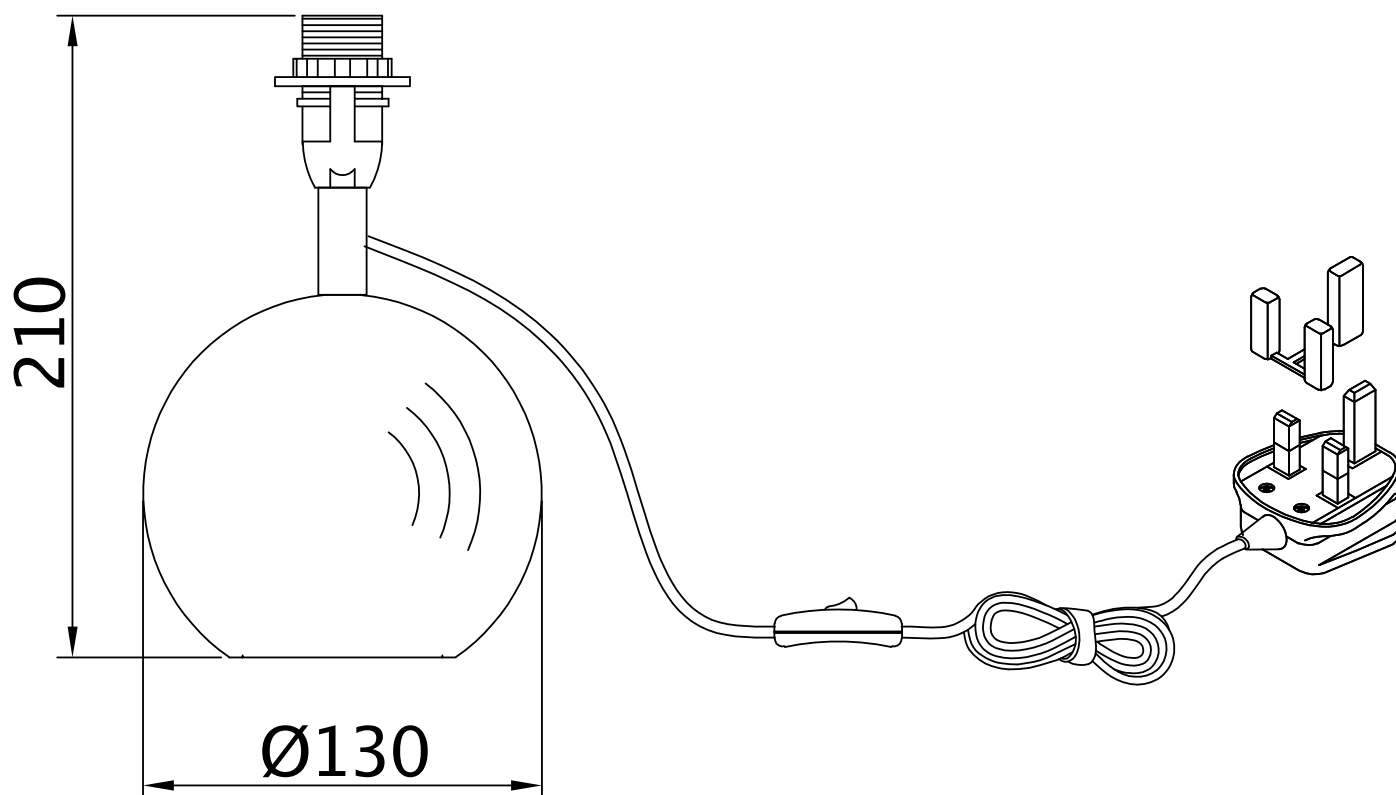

Set of 2 Buck - Clear Glass Globe Table Lamps with Grey Cotton Shade

CERTIFICATION

CONTACT

www.firstchoicelighting.co.uk

info@firstchoicelighting.co.uk