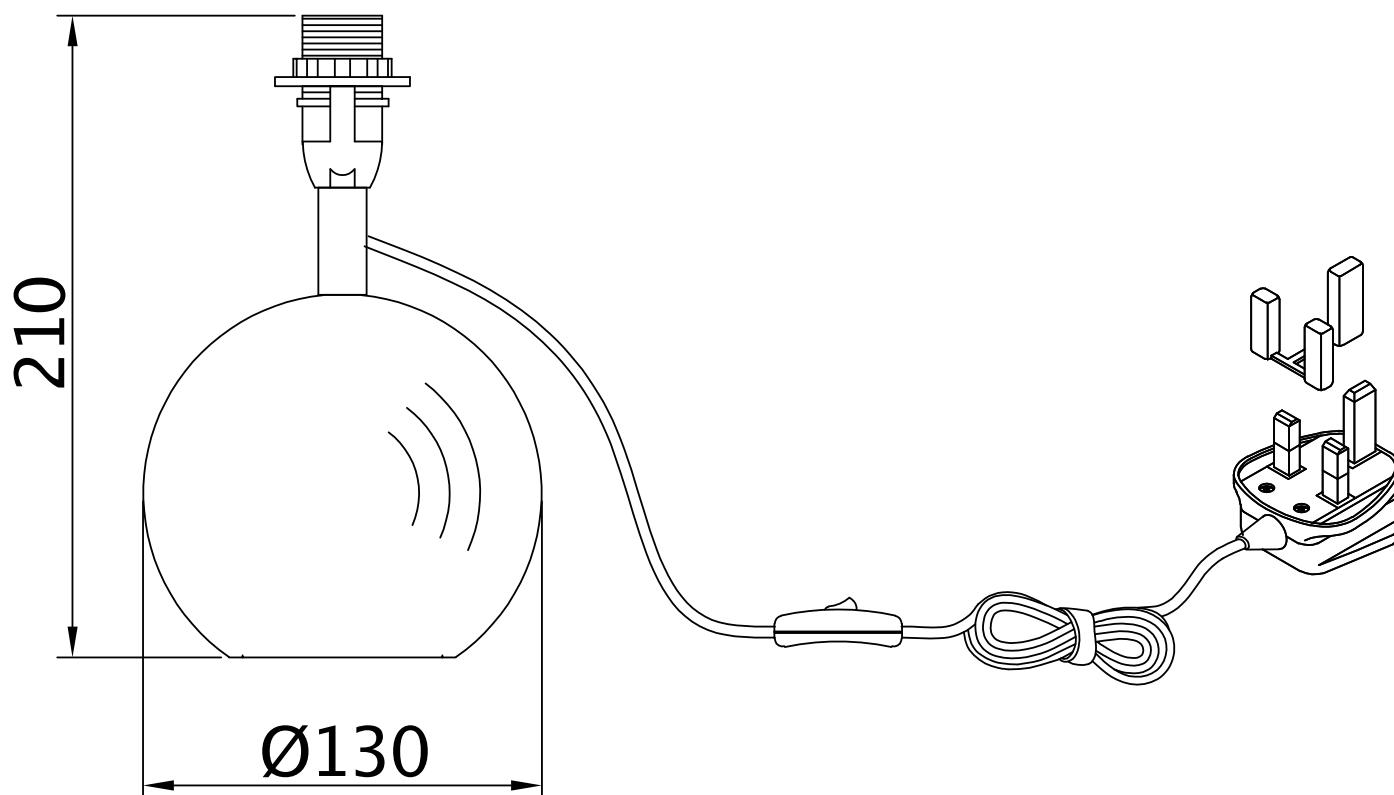

CERTIFICATION

CONTACT

www.firstchoicelighting.co.uk

info@firstchoicelighting.co.uk