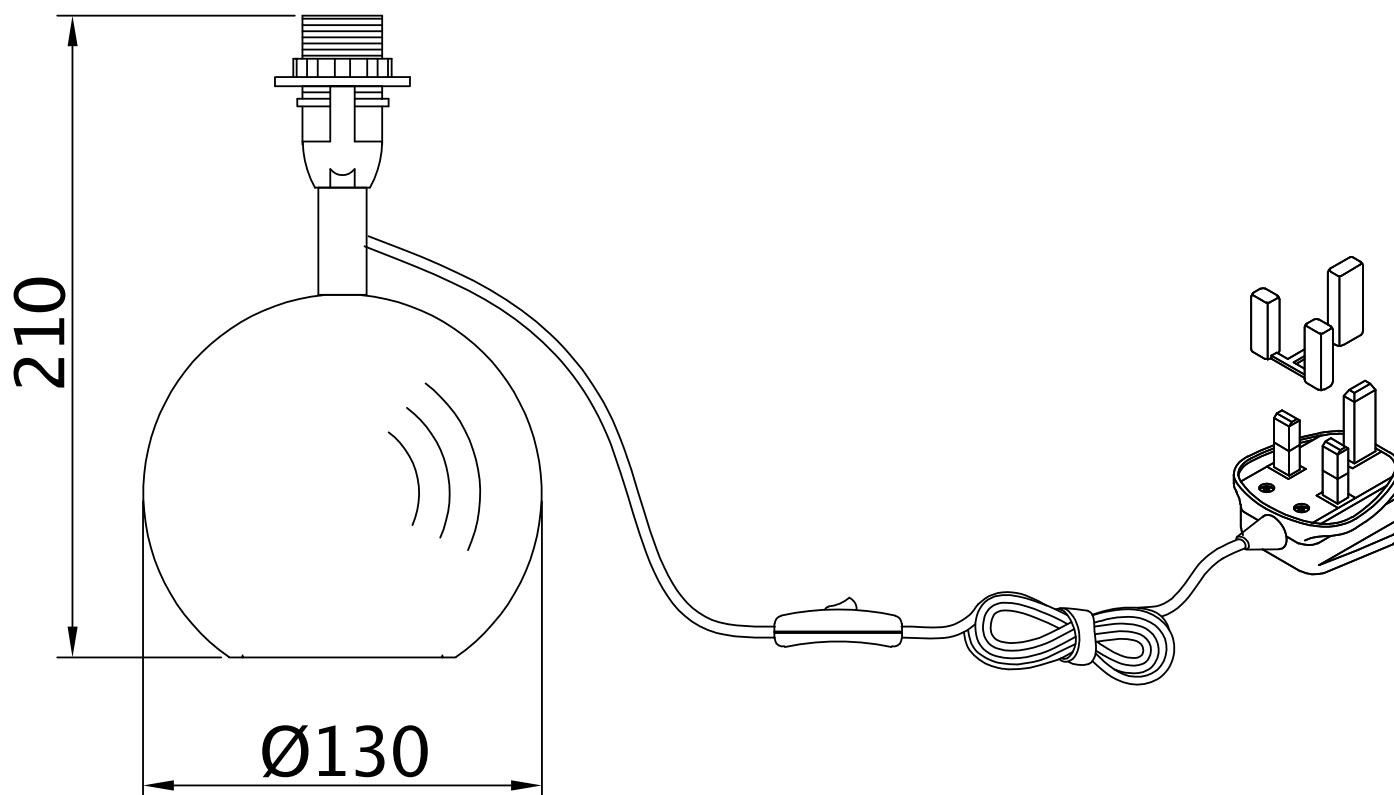

Set of 2 Buck - Clear Glass Globe Table Lamps with Glitter Shade

CERTIFICATION

CONTACT

www.firstchoicelighting.co.uk

info@firstchoicelighting.co.uk