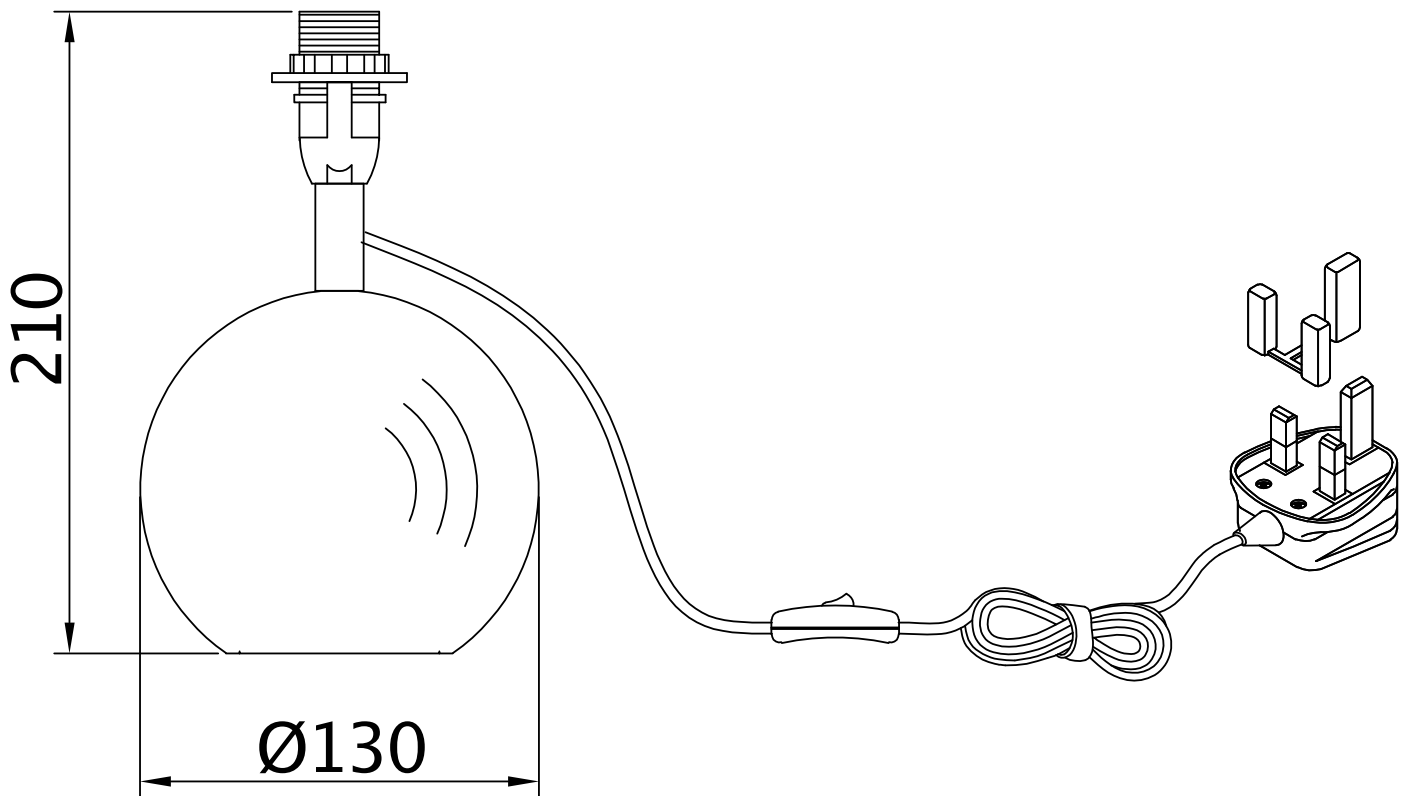

CERTIFICATION

CONTACT

www.firstchoicelighting.co.uk

info@firstchoicelighting.co.uk