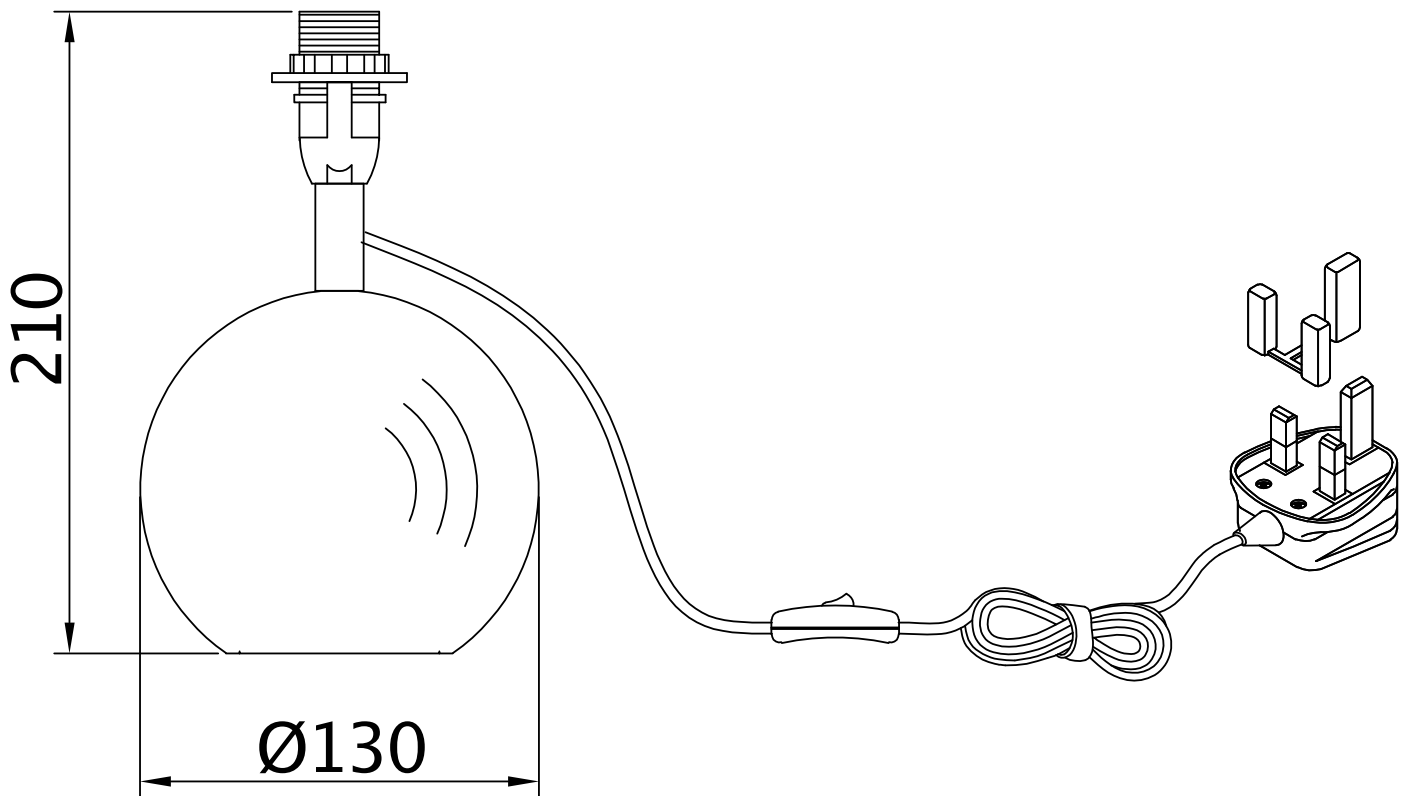

Set of 2 Buck - Clear Glass Table Lamps with Navy Blue Velvet Shade

CERTIFICATION

CONTACT

www.firstchoicelighting.co.uk

info@firstchoicelighting.co.uk