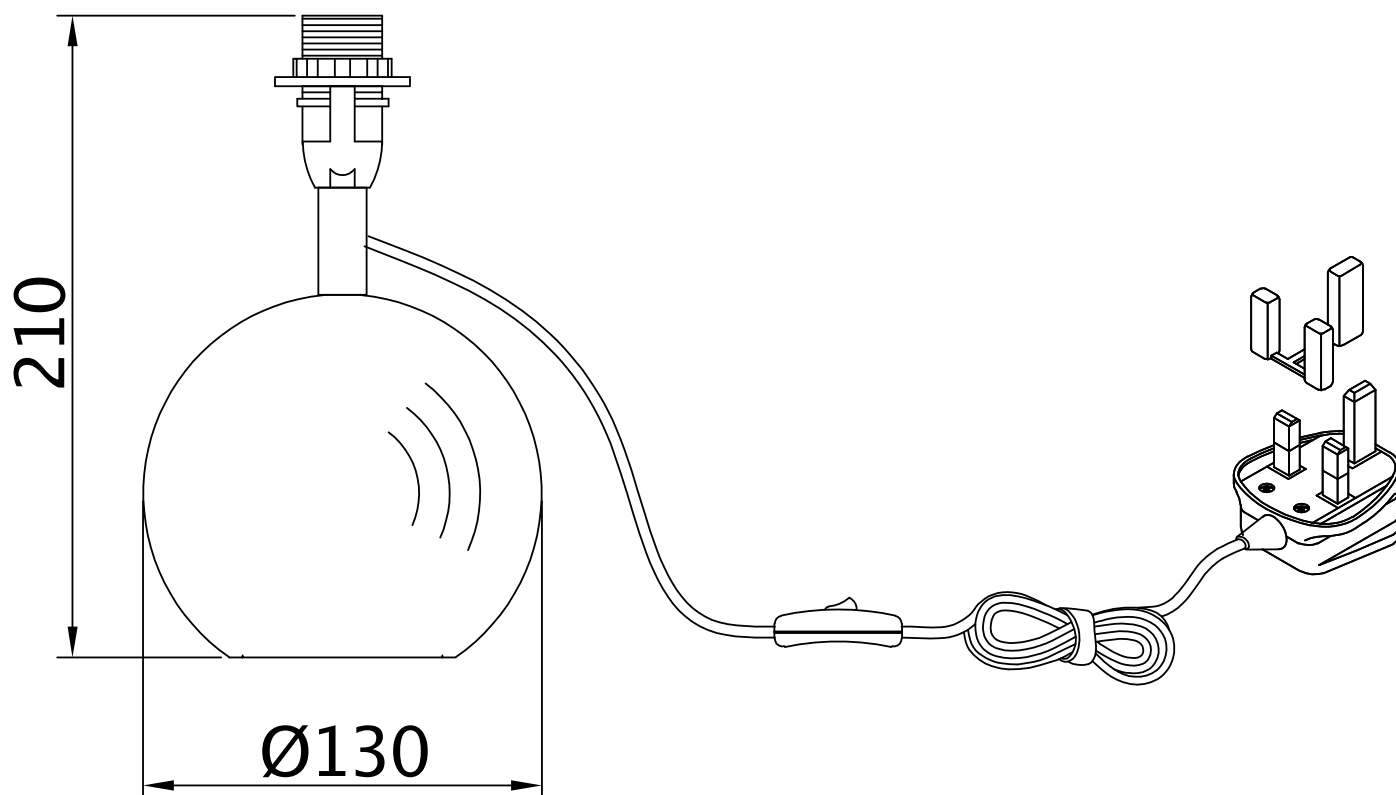

Set of 2 Buck - Clear Glass Table Lamps with White Cut Out Shade

LIGHT SOURCE DATA

- 2 x 40W Max E14 SES (required)
- Lamp direction - Indirect
- Lamp shape - Conical/Candelabra/Candle
- Non-dimmable
- Energy class: Not applicable

DIMENSION DATA

- Height 300mm
- Diameter 155mm

- Weight 0.40kg

SPECIFICATION

- Manufacturer warranty for 2 years from date of purchase
- Clear glass and white cut out cotton
- IP20
- In-line On/Off Switch
- Class II - Double Insulated, No Earth
- 240V
- Assembly required? No
- UKCA Marking, Energy Efficient, Energy Saving

CERTIFICATION

CONTACT

www.firstchoicelighting.co.uk

info@firstchoicelighting.co.uk

Set of 2 Buck - Clear Glass Table Lamps with White Cut Out Shade

CERTIFICATION

CONTACT

www.firstchoicelighting.co.uk