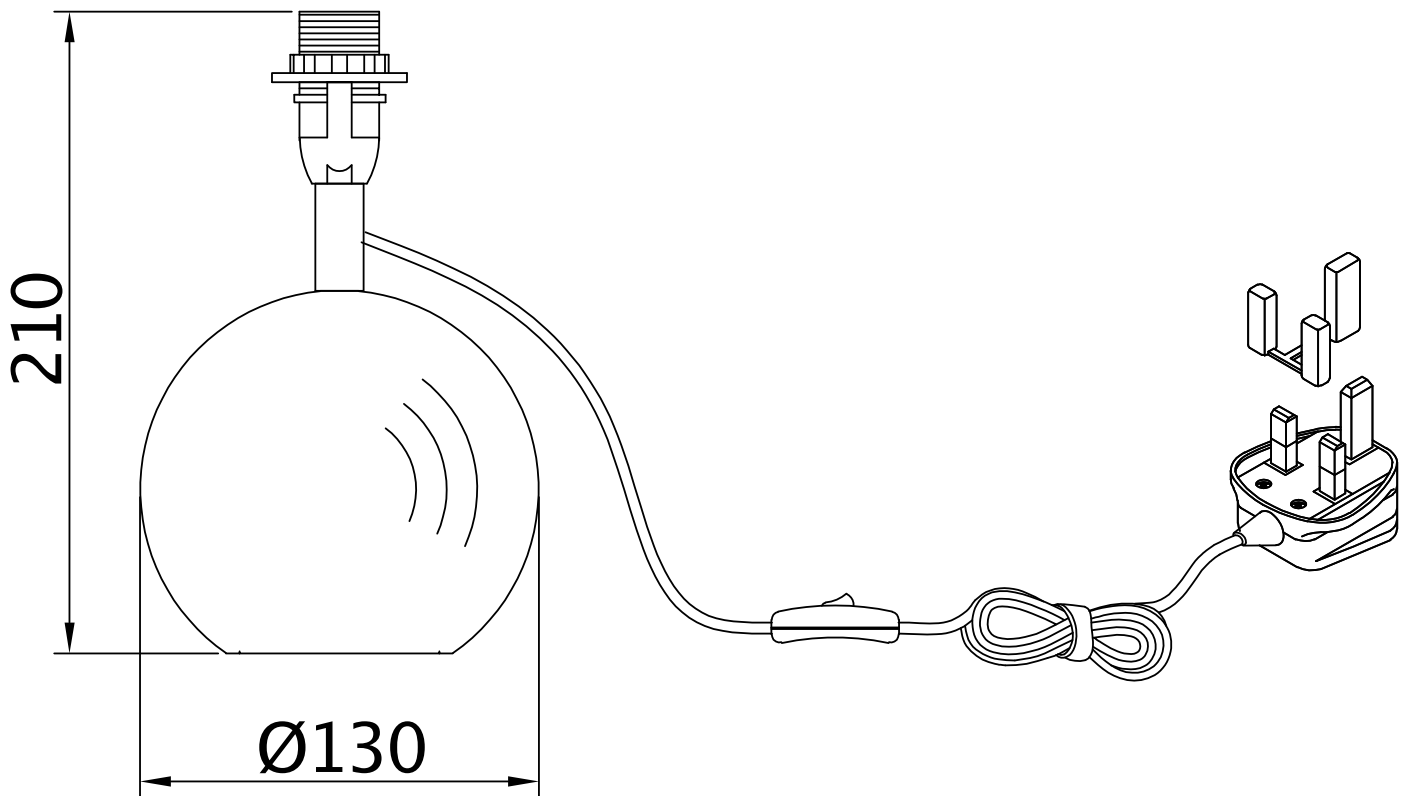

Set of 2 Buck - Clear Glass Globe Lamps with Sage Green Fern

CERTIFICATION

CONTACT

www.firstchoicelighting.co.uk

info@firstchoicelighting.co.uk