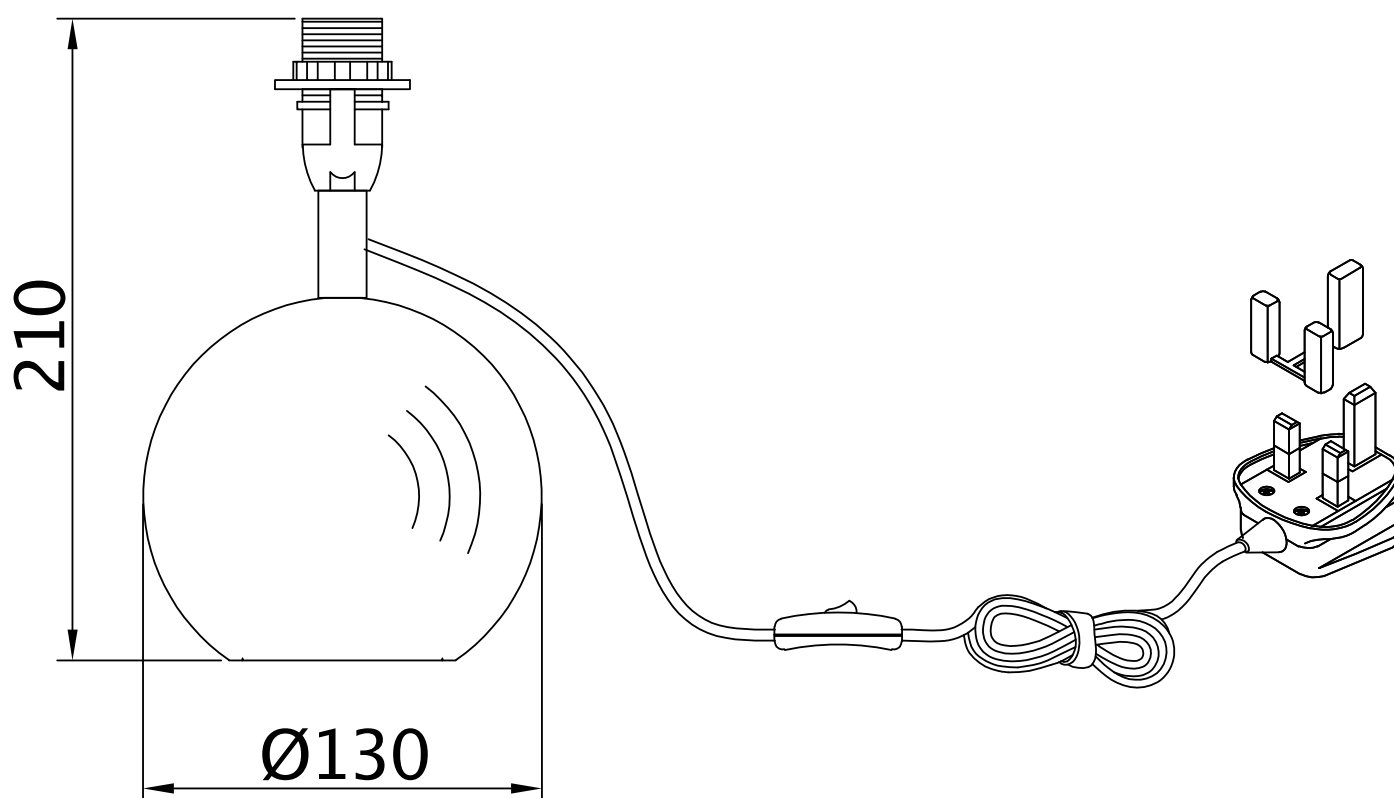

CERTIFICATION

CONTACT

www.firstchoicelighting.co.uk

info@firstchoicelighting.co.uk