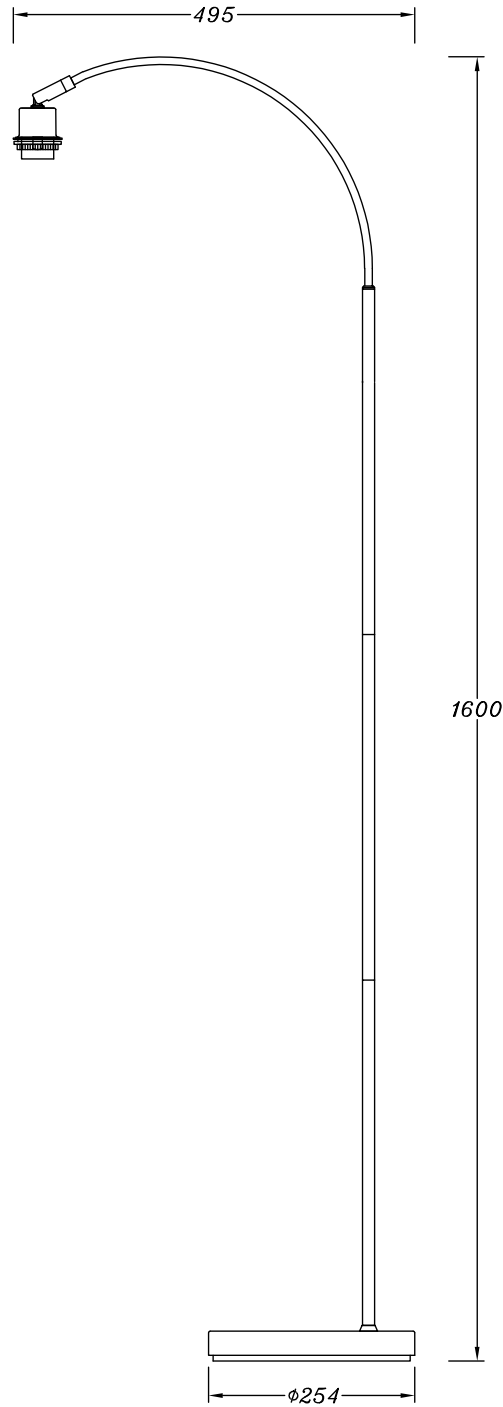

Eli - Black Arch Floor Lamp Base Only

LIGHT SOURCE DATA

- 13W Max LED E27 ES (required)
- Lamp direction - Indirect
- Lamp shape - Standard
- Non-dimmable
- Energy class: Not applicable

DIMENSION DATA

- Height 1600mm
- Width 485mm
- Depth 250mm

- Weight 5.06kg

SPECIFICATION

- Manufacturer warranty for 2 years from date of purchase
- Black paint
- IP20
- In-line On/Off Switch
- Class II - Double Insulated, No Earth
- 240V
- Assembly required? No
- UKCA Marking, Energy Efficient, Energy Saving

CERTIFICATION

CONTACT

www.firstchoicelighting.co.uk

info@firstchoicelighting.co.uk

FCL-30605

Eli - Black Arch Floor Lamp Base Only

CERTIFICATION

CONTACT